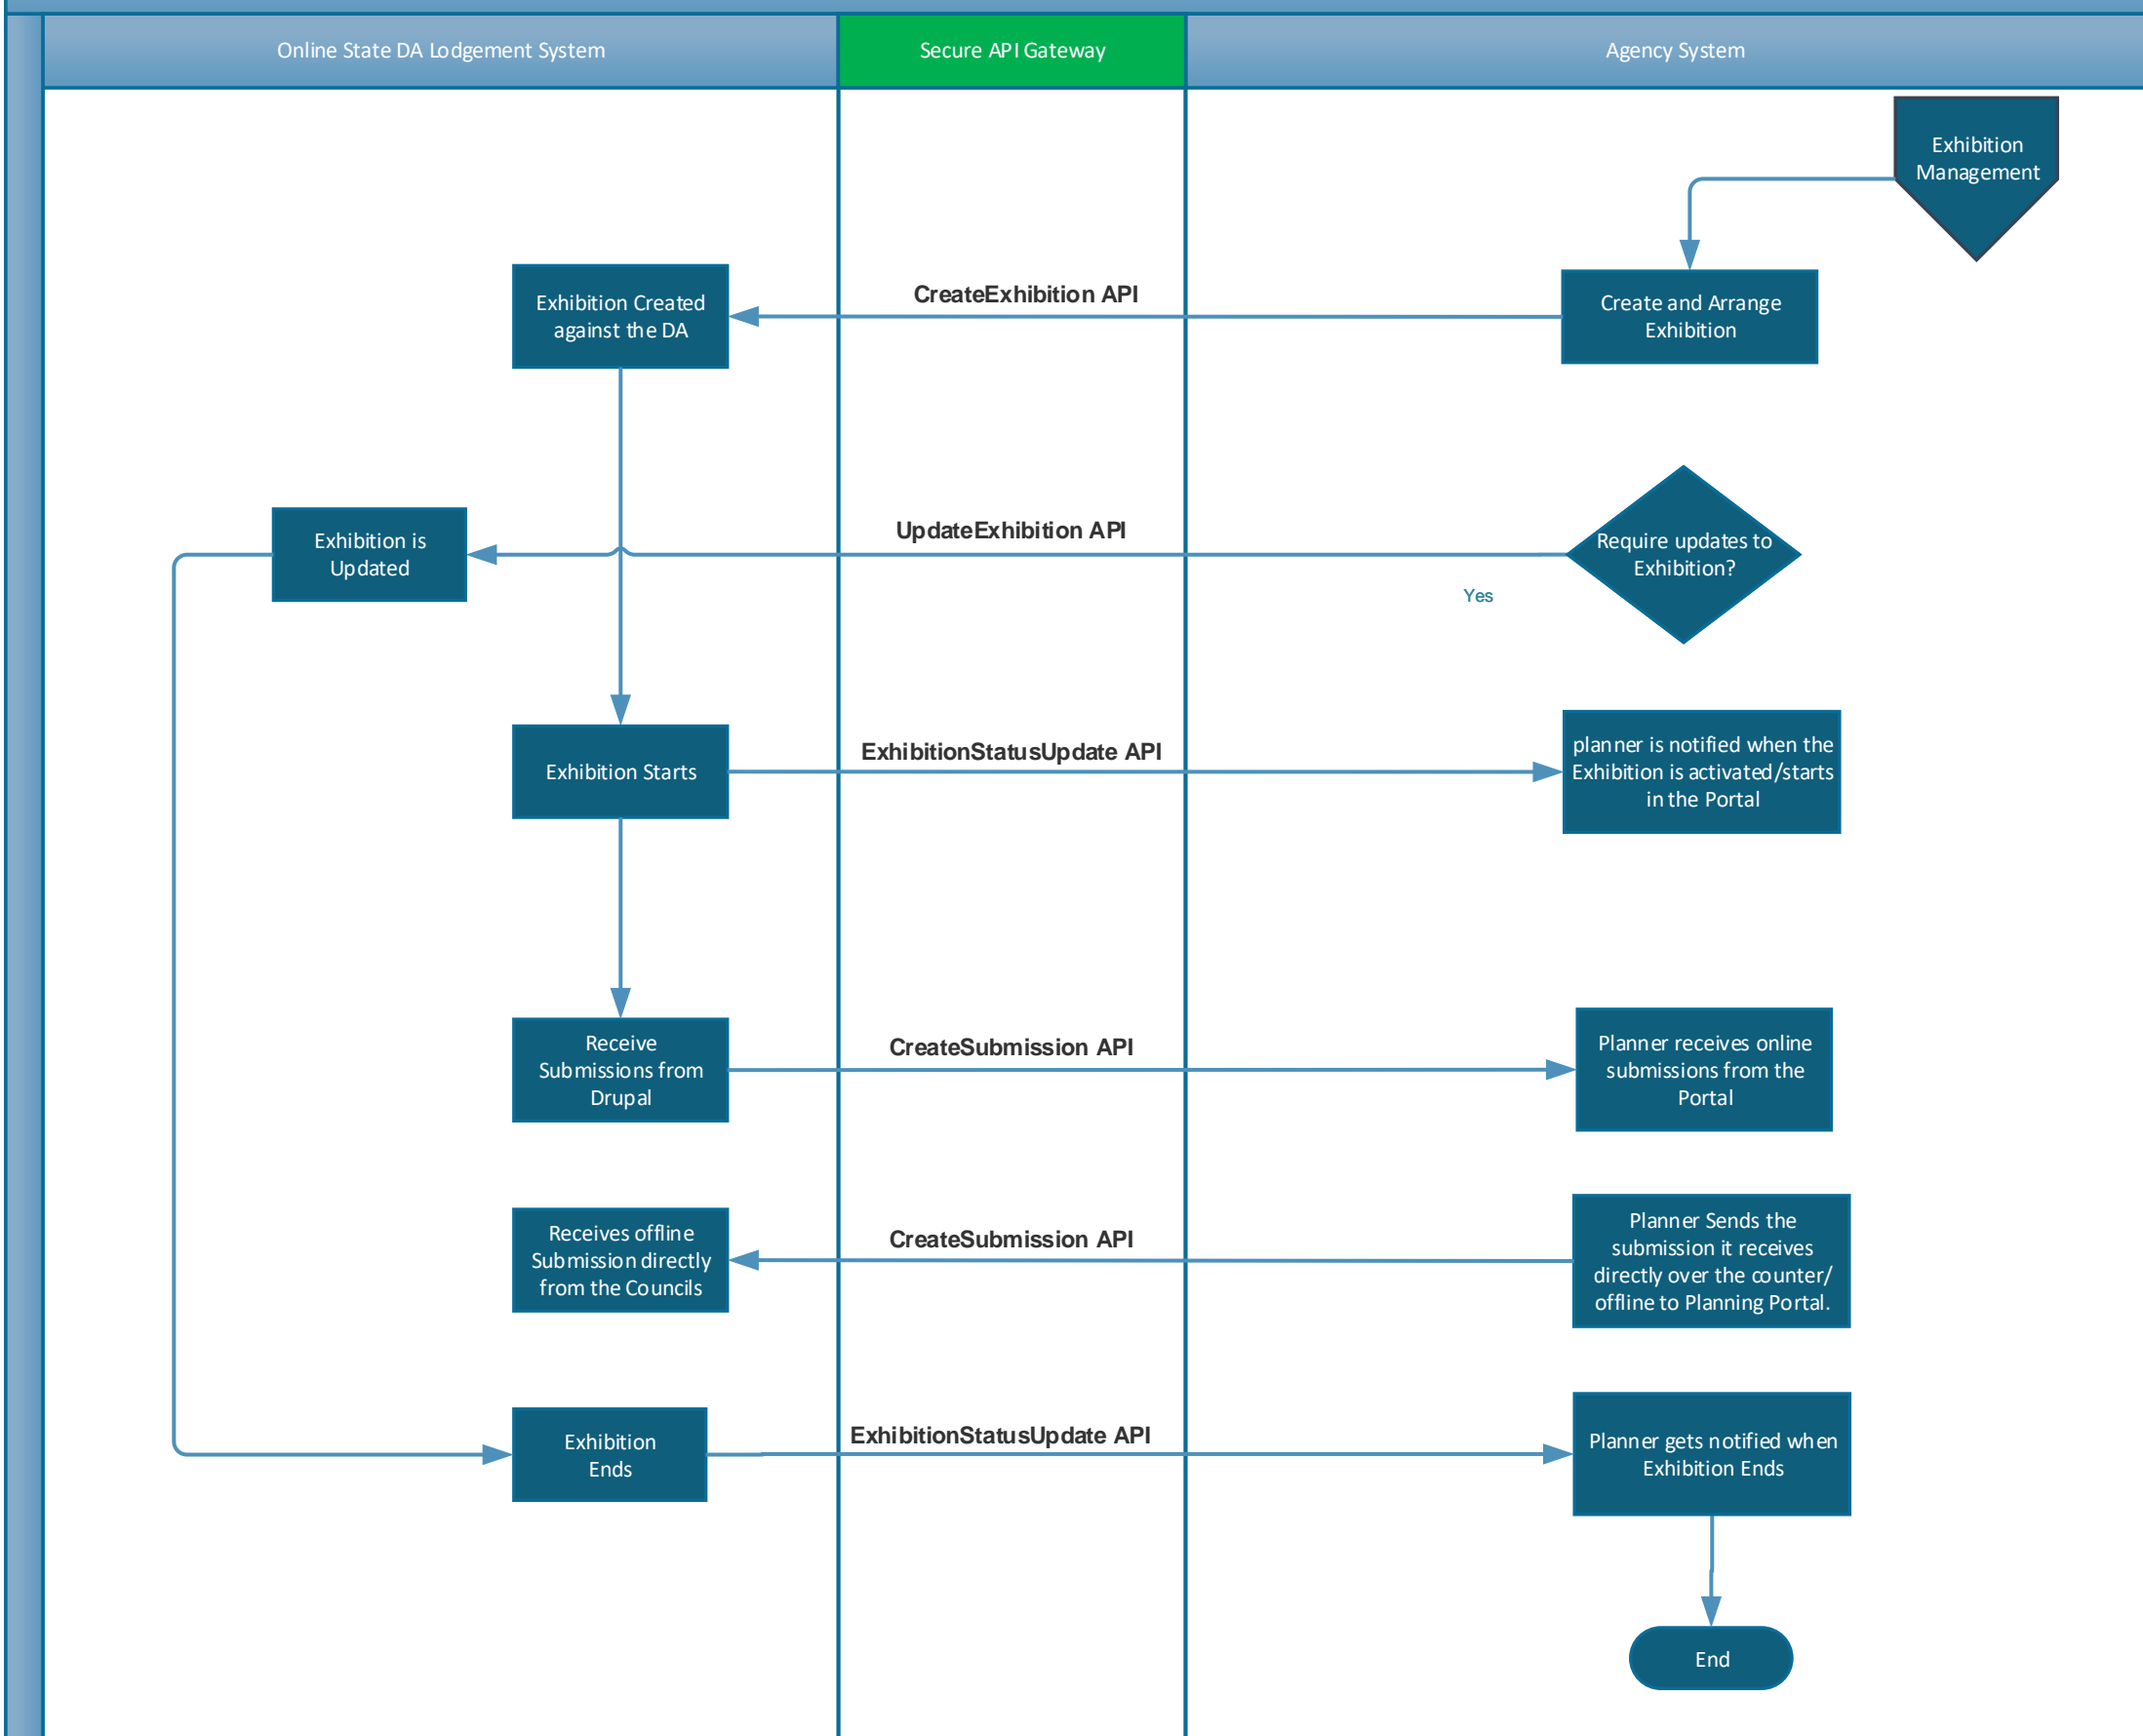

# API Integration between Online State DA and State Agency System

API Integration – Exhibition Management between Online State DA and state agency System

API Integration – Referral Management between Online State DA and State Agency System

API Integration – Common APIs between Online State DA and State Agency System