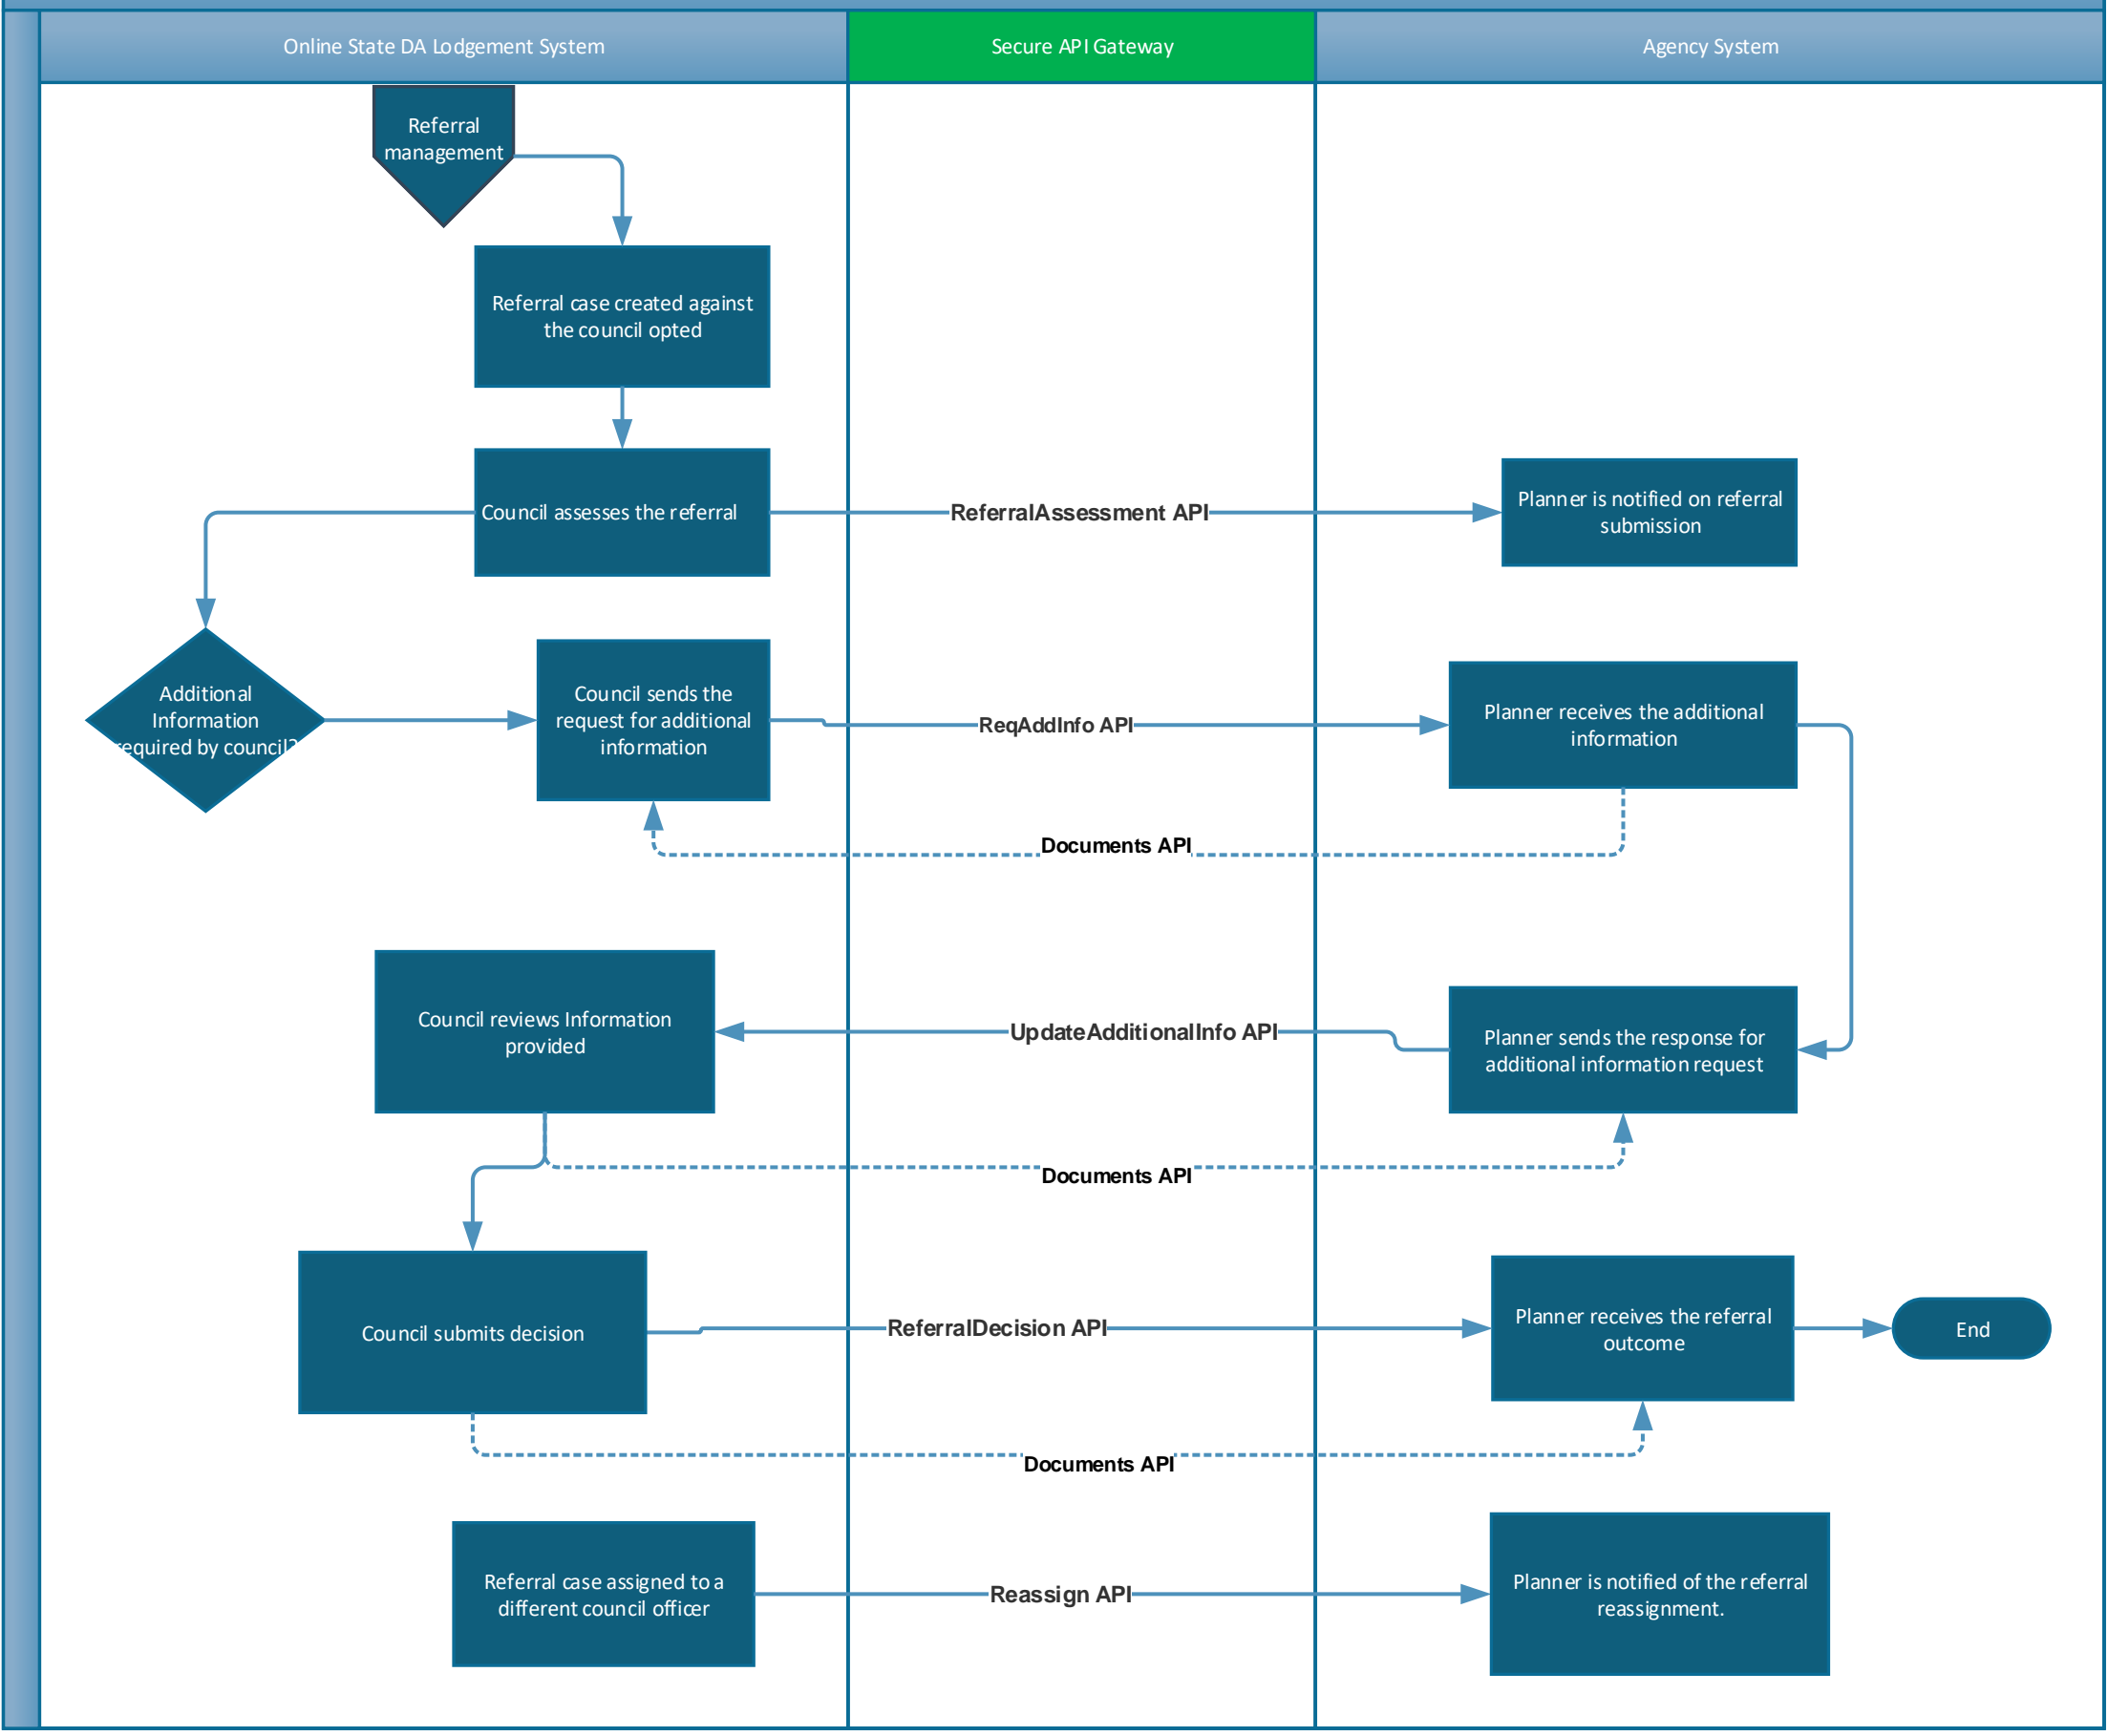

# API Integration between Online State DA and State Agency System

API Integration – Exhibition Management between Online State DA and state agency System

API Integration – Referral Management between Online State DA and State Agency System

API Integration – Common APIs between Online State DA and State Agency System