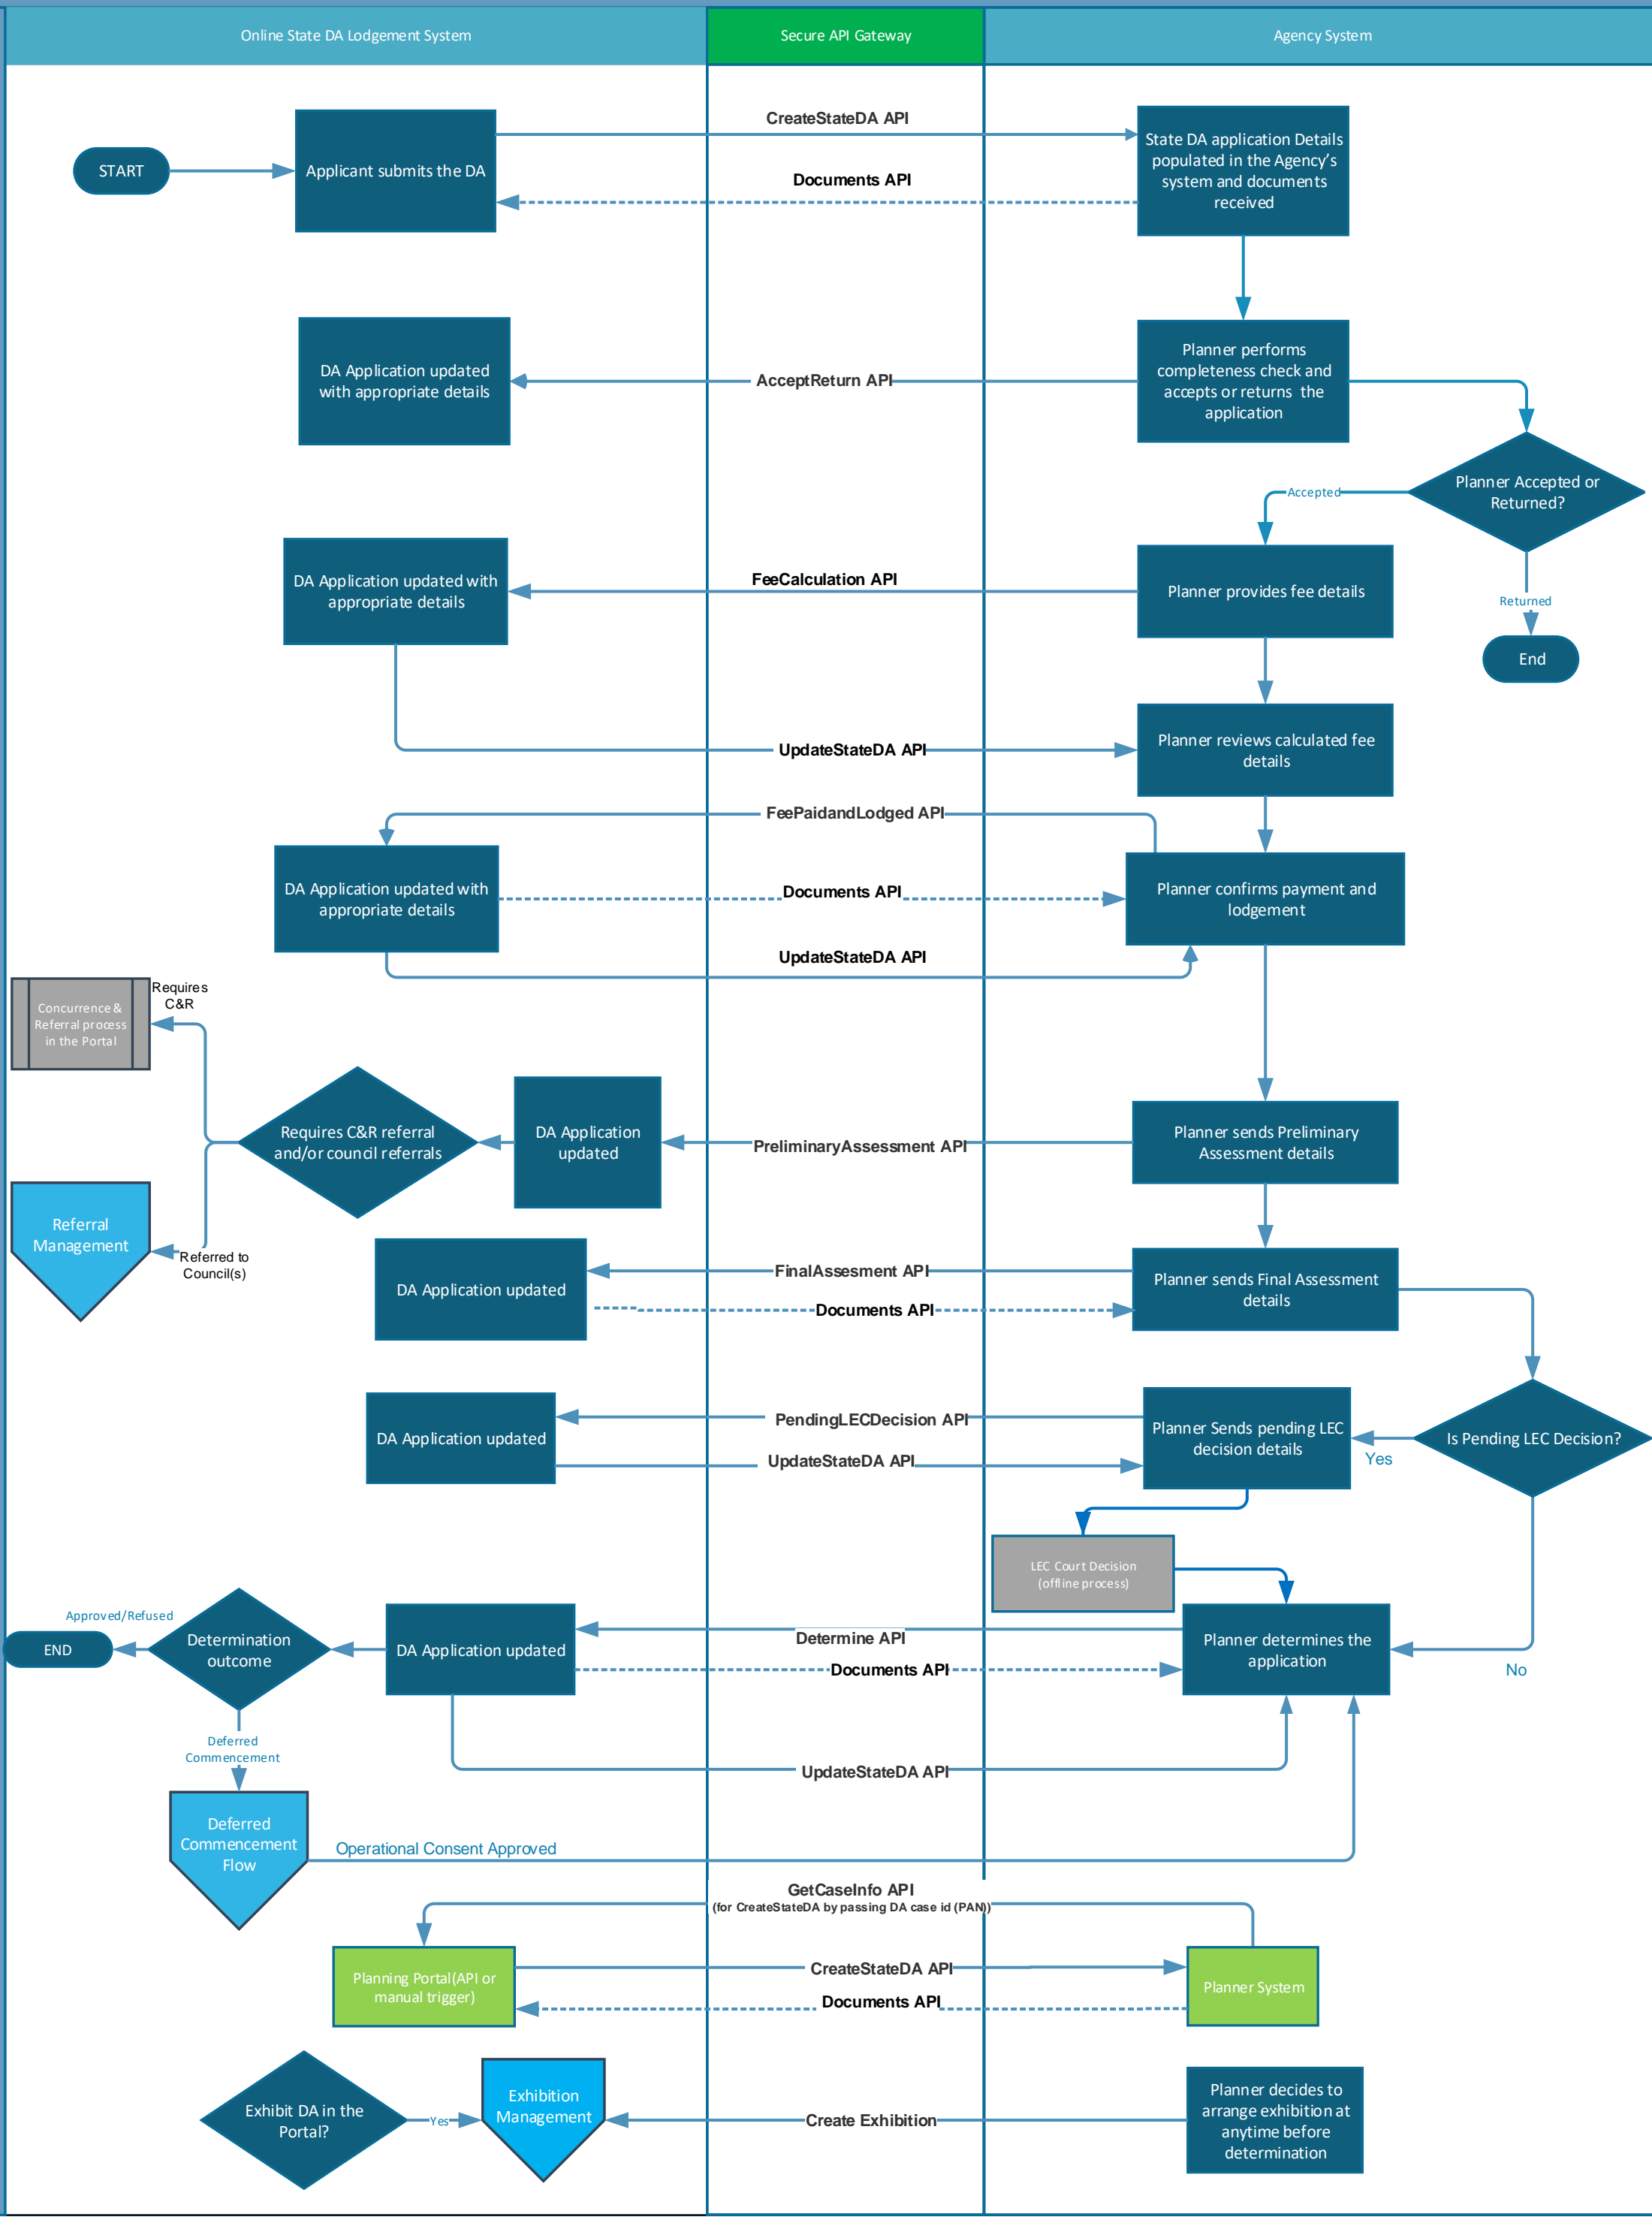

# API Integration between Online State DA and State Agency System

API Integration – Exhibition Management between Online State DA and state agency System

API Integration – Referral Management between Online State DA and State Agency System

API Integration – Common APIs between Online State DA and State Agency System