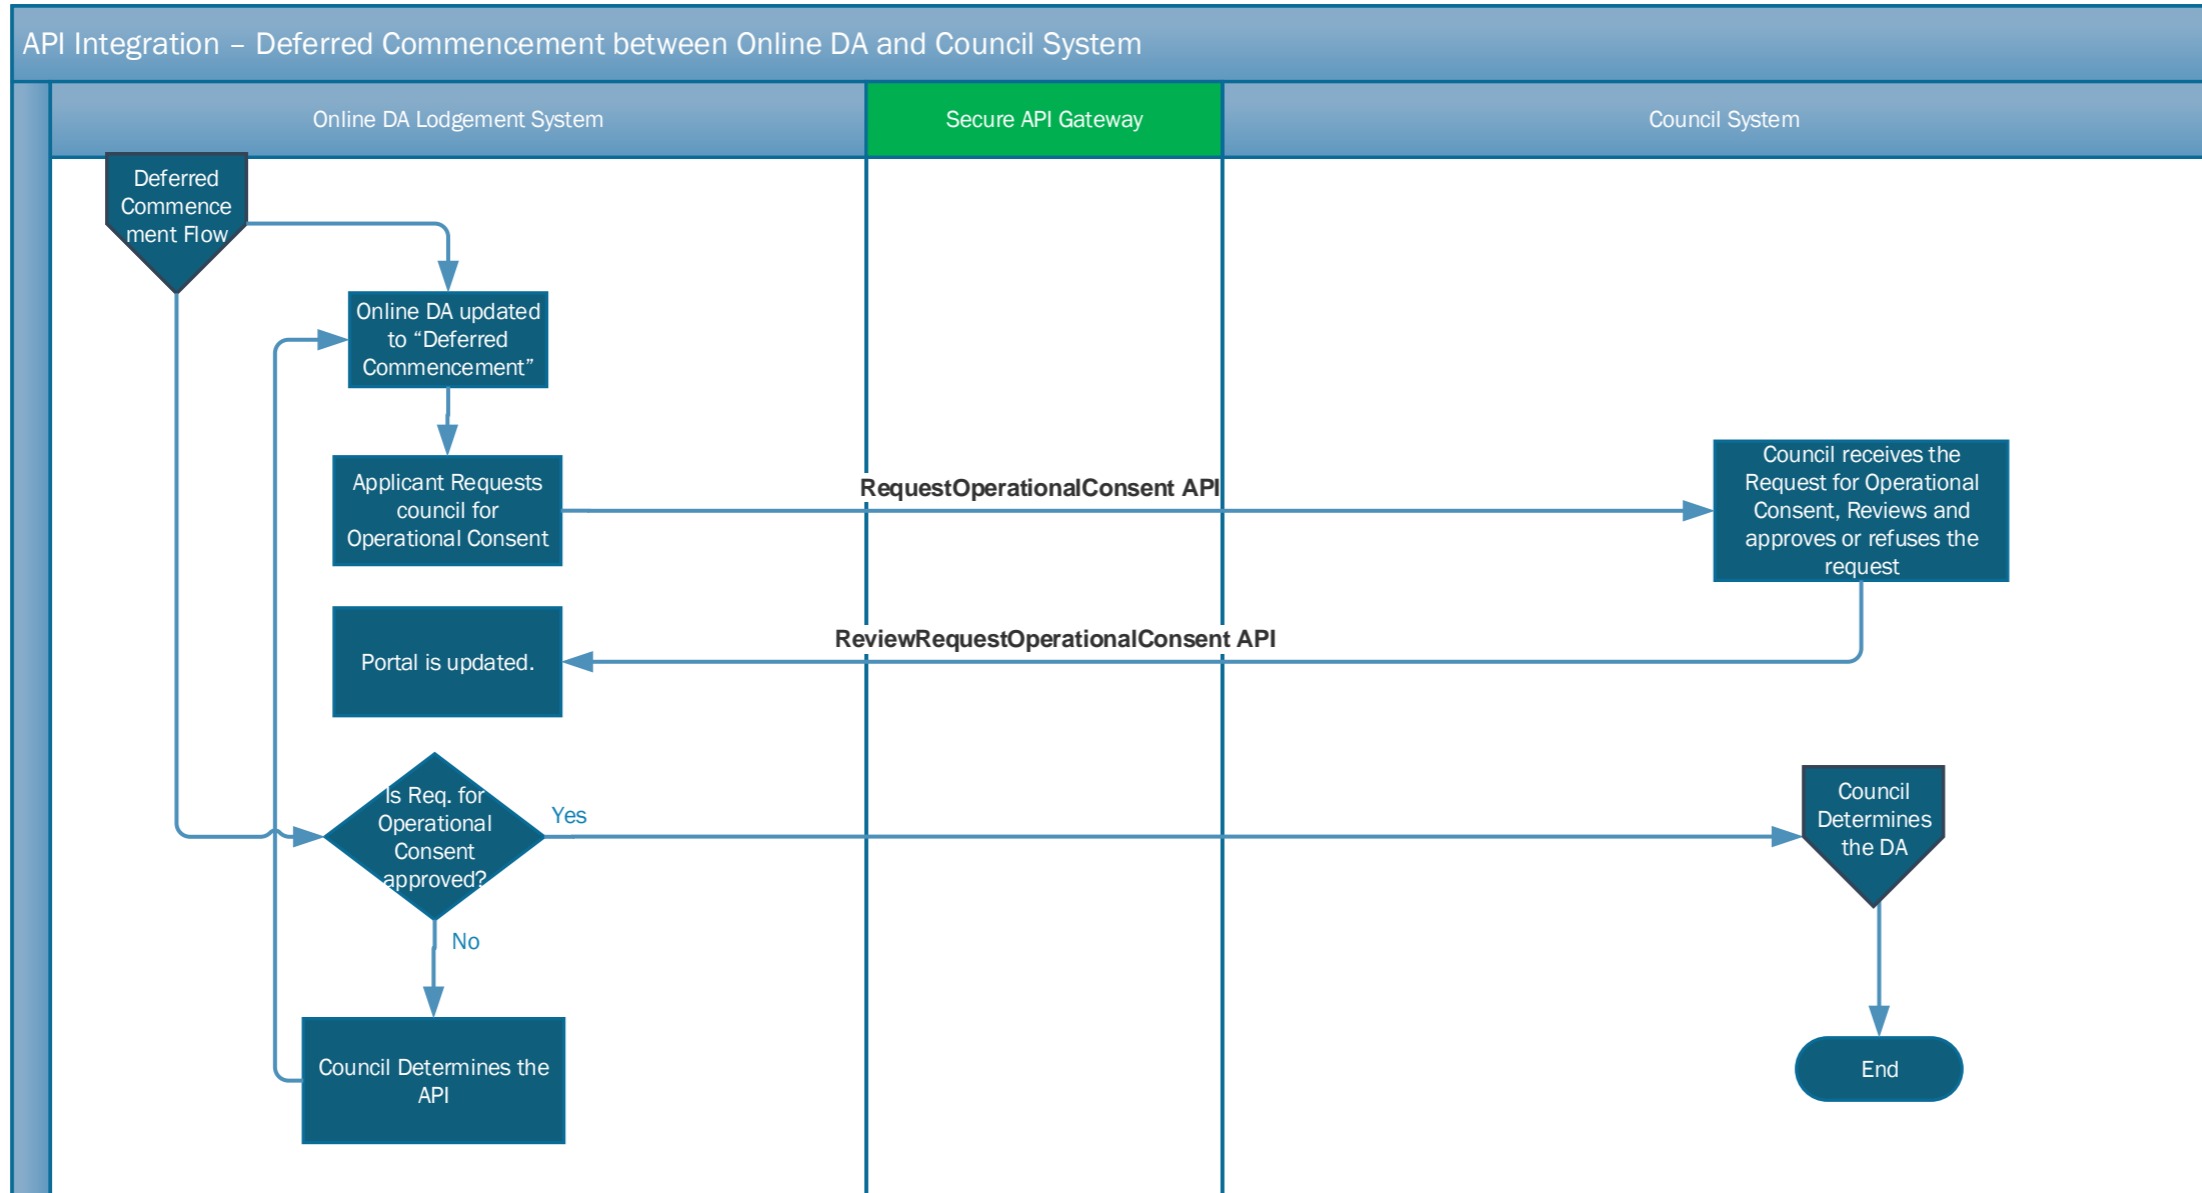

API Integration between Online DA and Council System

API introduced in Online DA V1
 API introduced in Online DA V2
 C&R and Planning Panel processes directly performed in the Portal (i.e. not in scope for APIs)
 Subprocess presented separately.

API Integration – Exhibition Management between Online DA and Council System

API introduced in Online DA V1

API introduced in Online DA V2

C&R and Planning Panel processes directly performed in the Portal (i.e. not in scope for APIs)

Subprocess presented separately.

API introduced in Online DA V1

API introduced in Online DA V2

C&R and Planning Panel processes directly performed in the Portal (i.e. not in scope for APIs)

Subprocess presented separately.