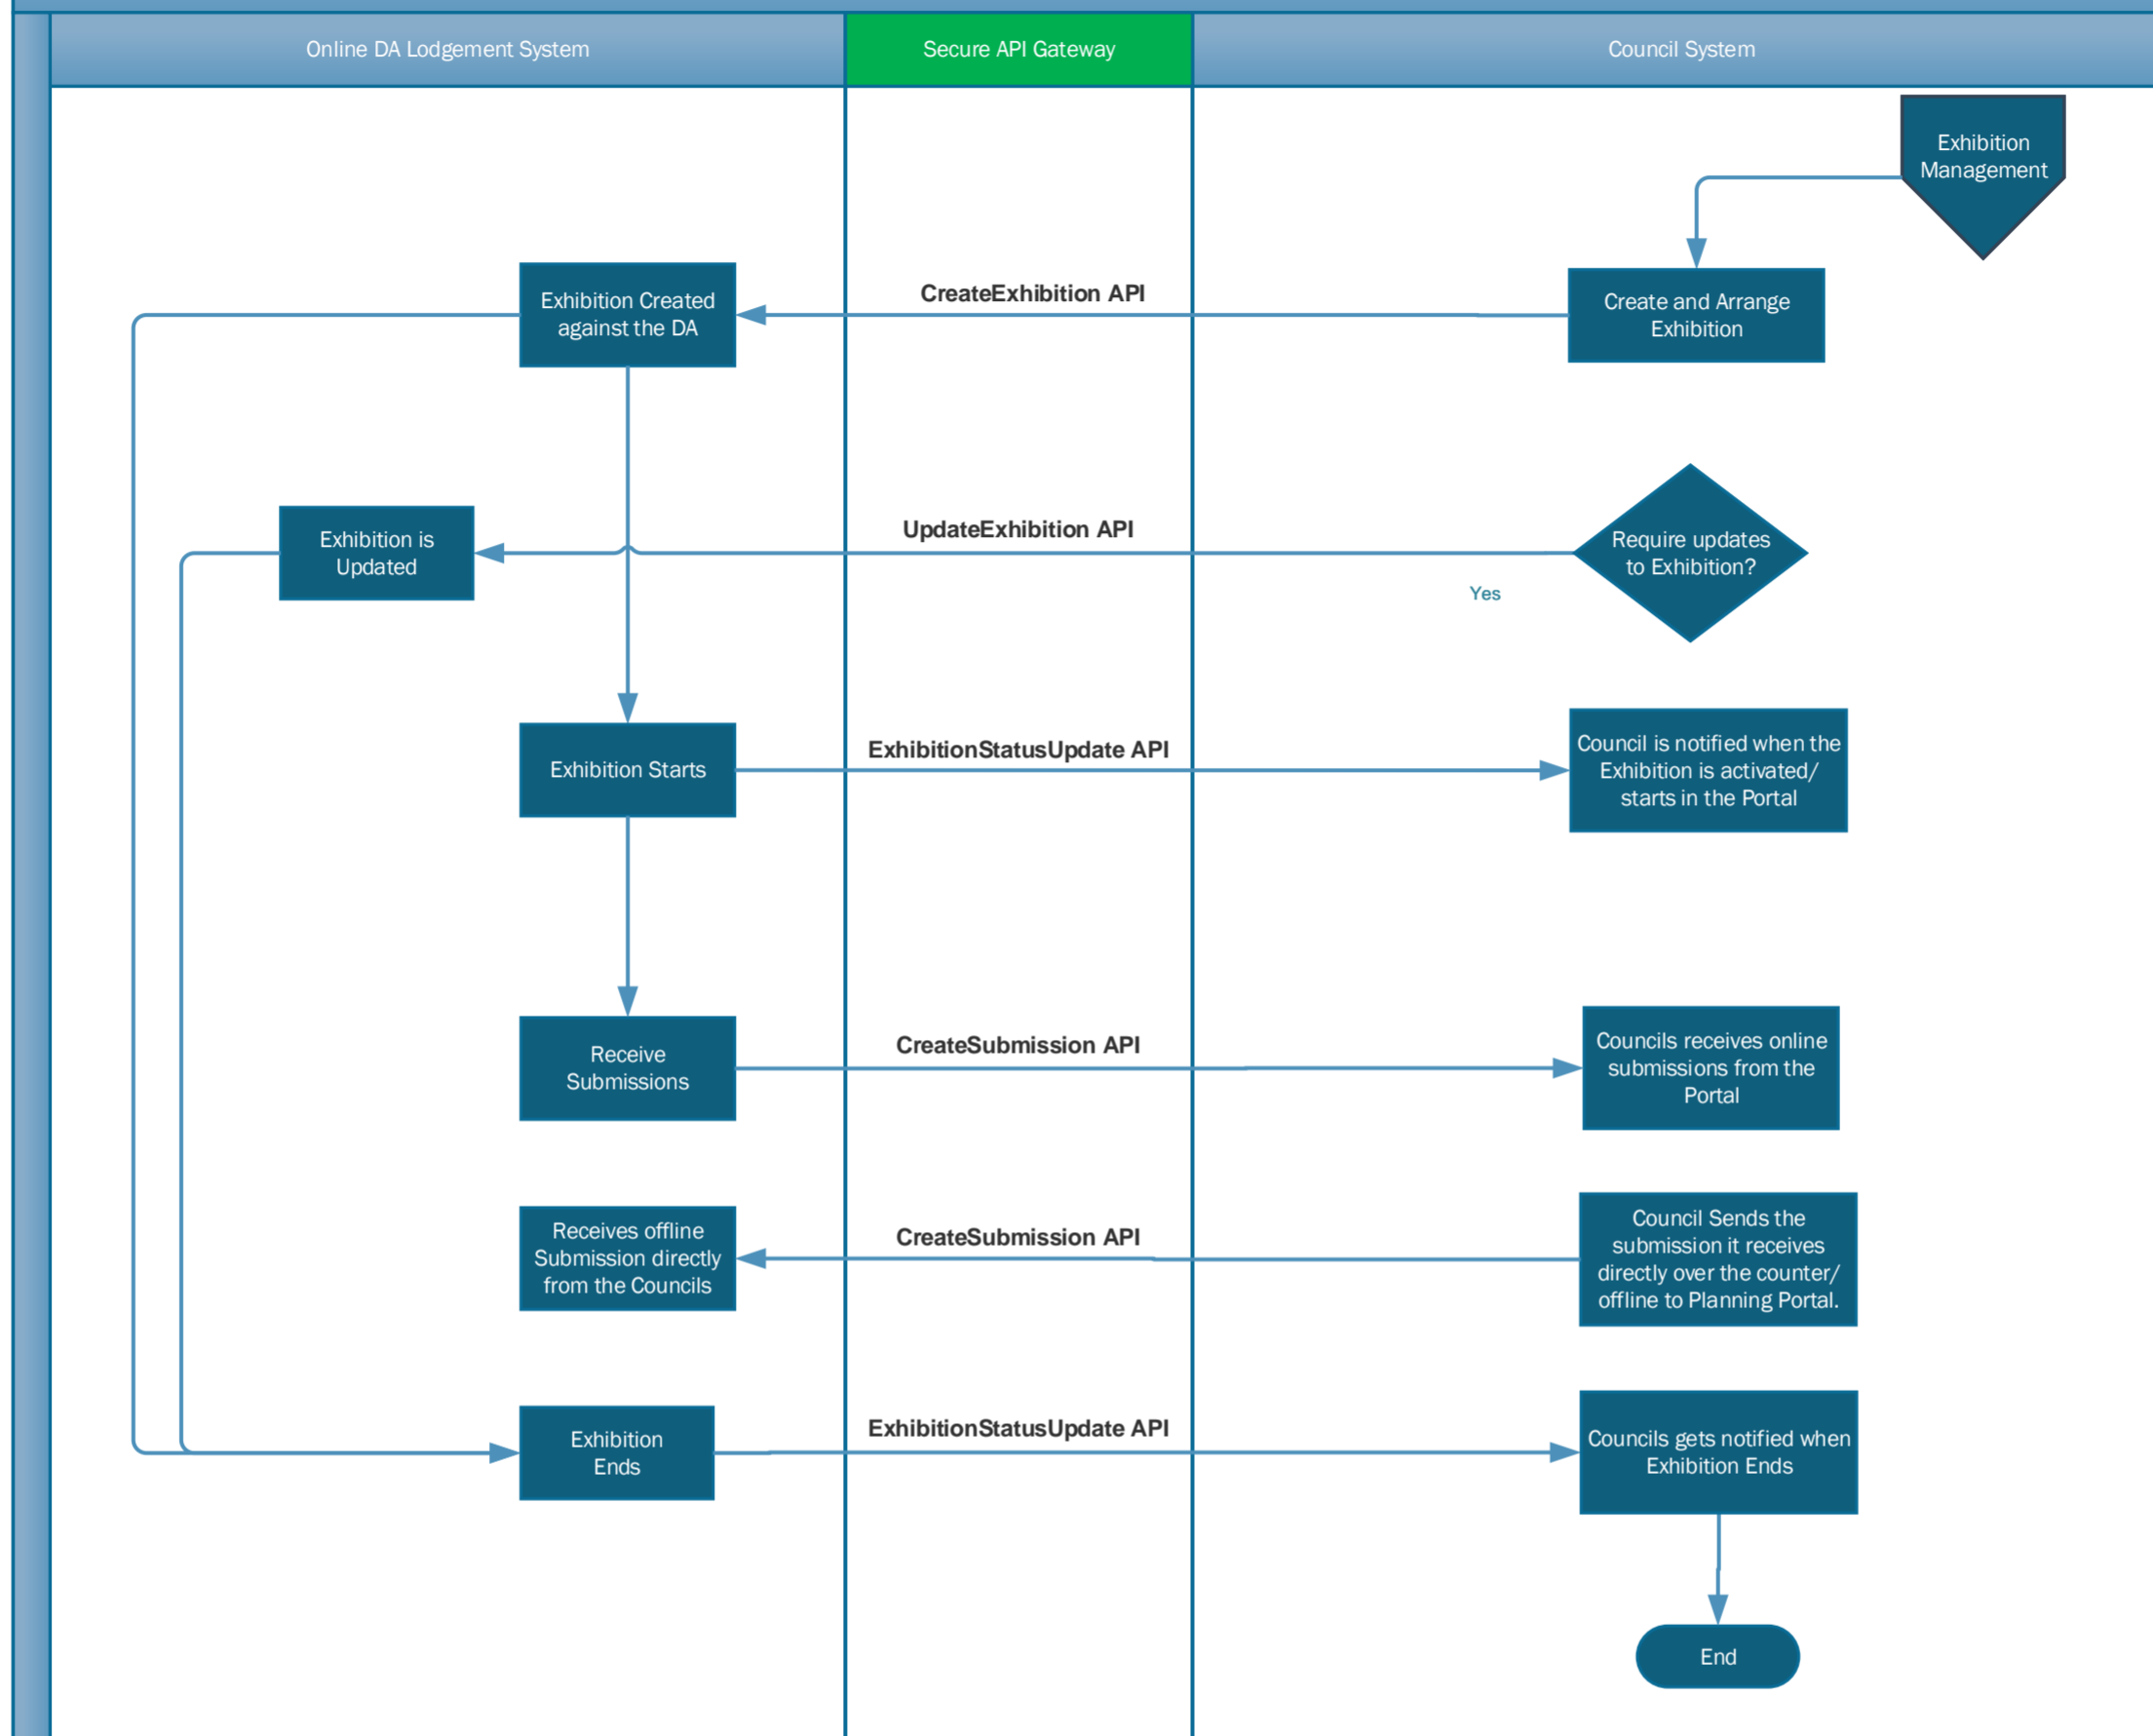

API Integration between Online DA and Council System

API introduced in Online DA V1
 API introduced in Online DA V2
 C&R and Planning Panel processes directly performed in the Portal (i.e. not in scope for APIs)
 Subprocess presented separately.

API Integration – Exhibition Management between Online DA and Council System

API introduced in Online DA V1

API introduced in Online DA V2

C&R and Planning Panel processes directly performed in the Portal (i.e. not in scope for APIs)

Subprocess presented separately.

API introduced in Online DA V1

API introduced in Online DA V2

C&R and Planning Panel processes directly performed in the Portal (i.e. not in scope for APIs)

Subprocess presented separately.