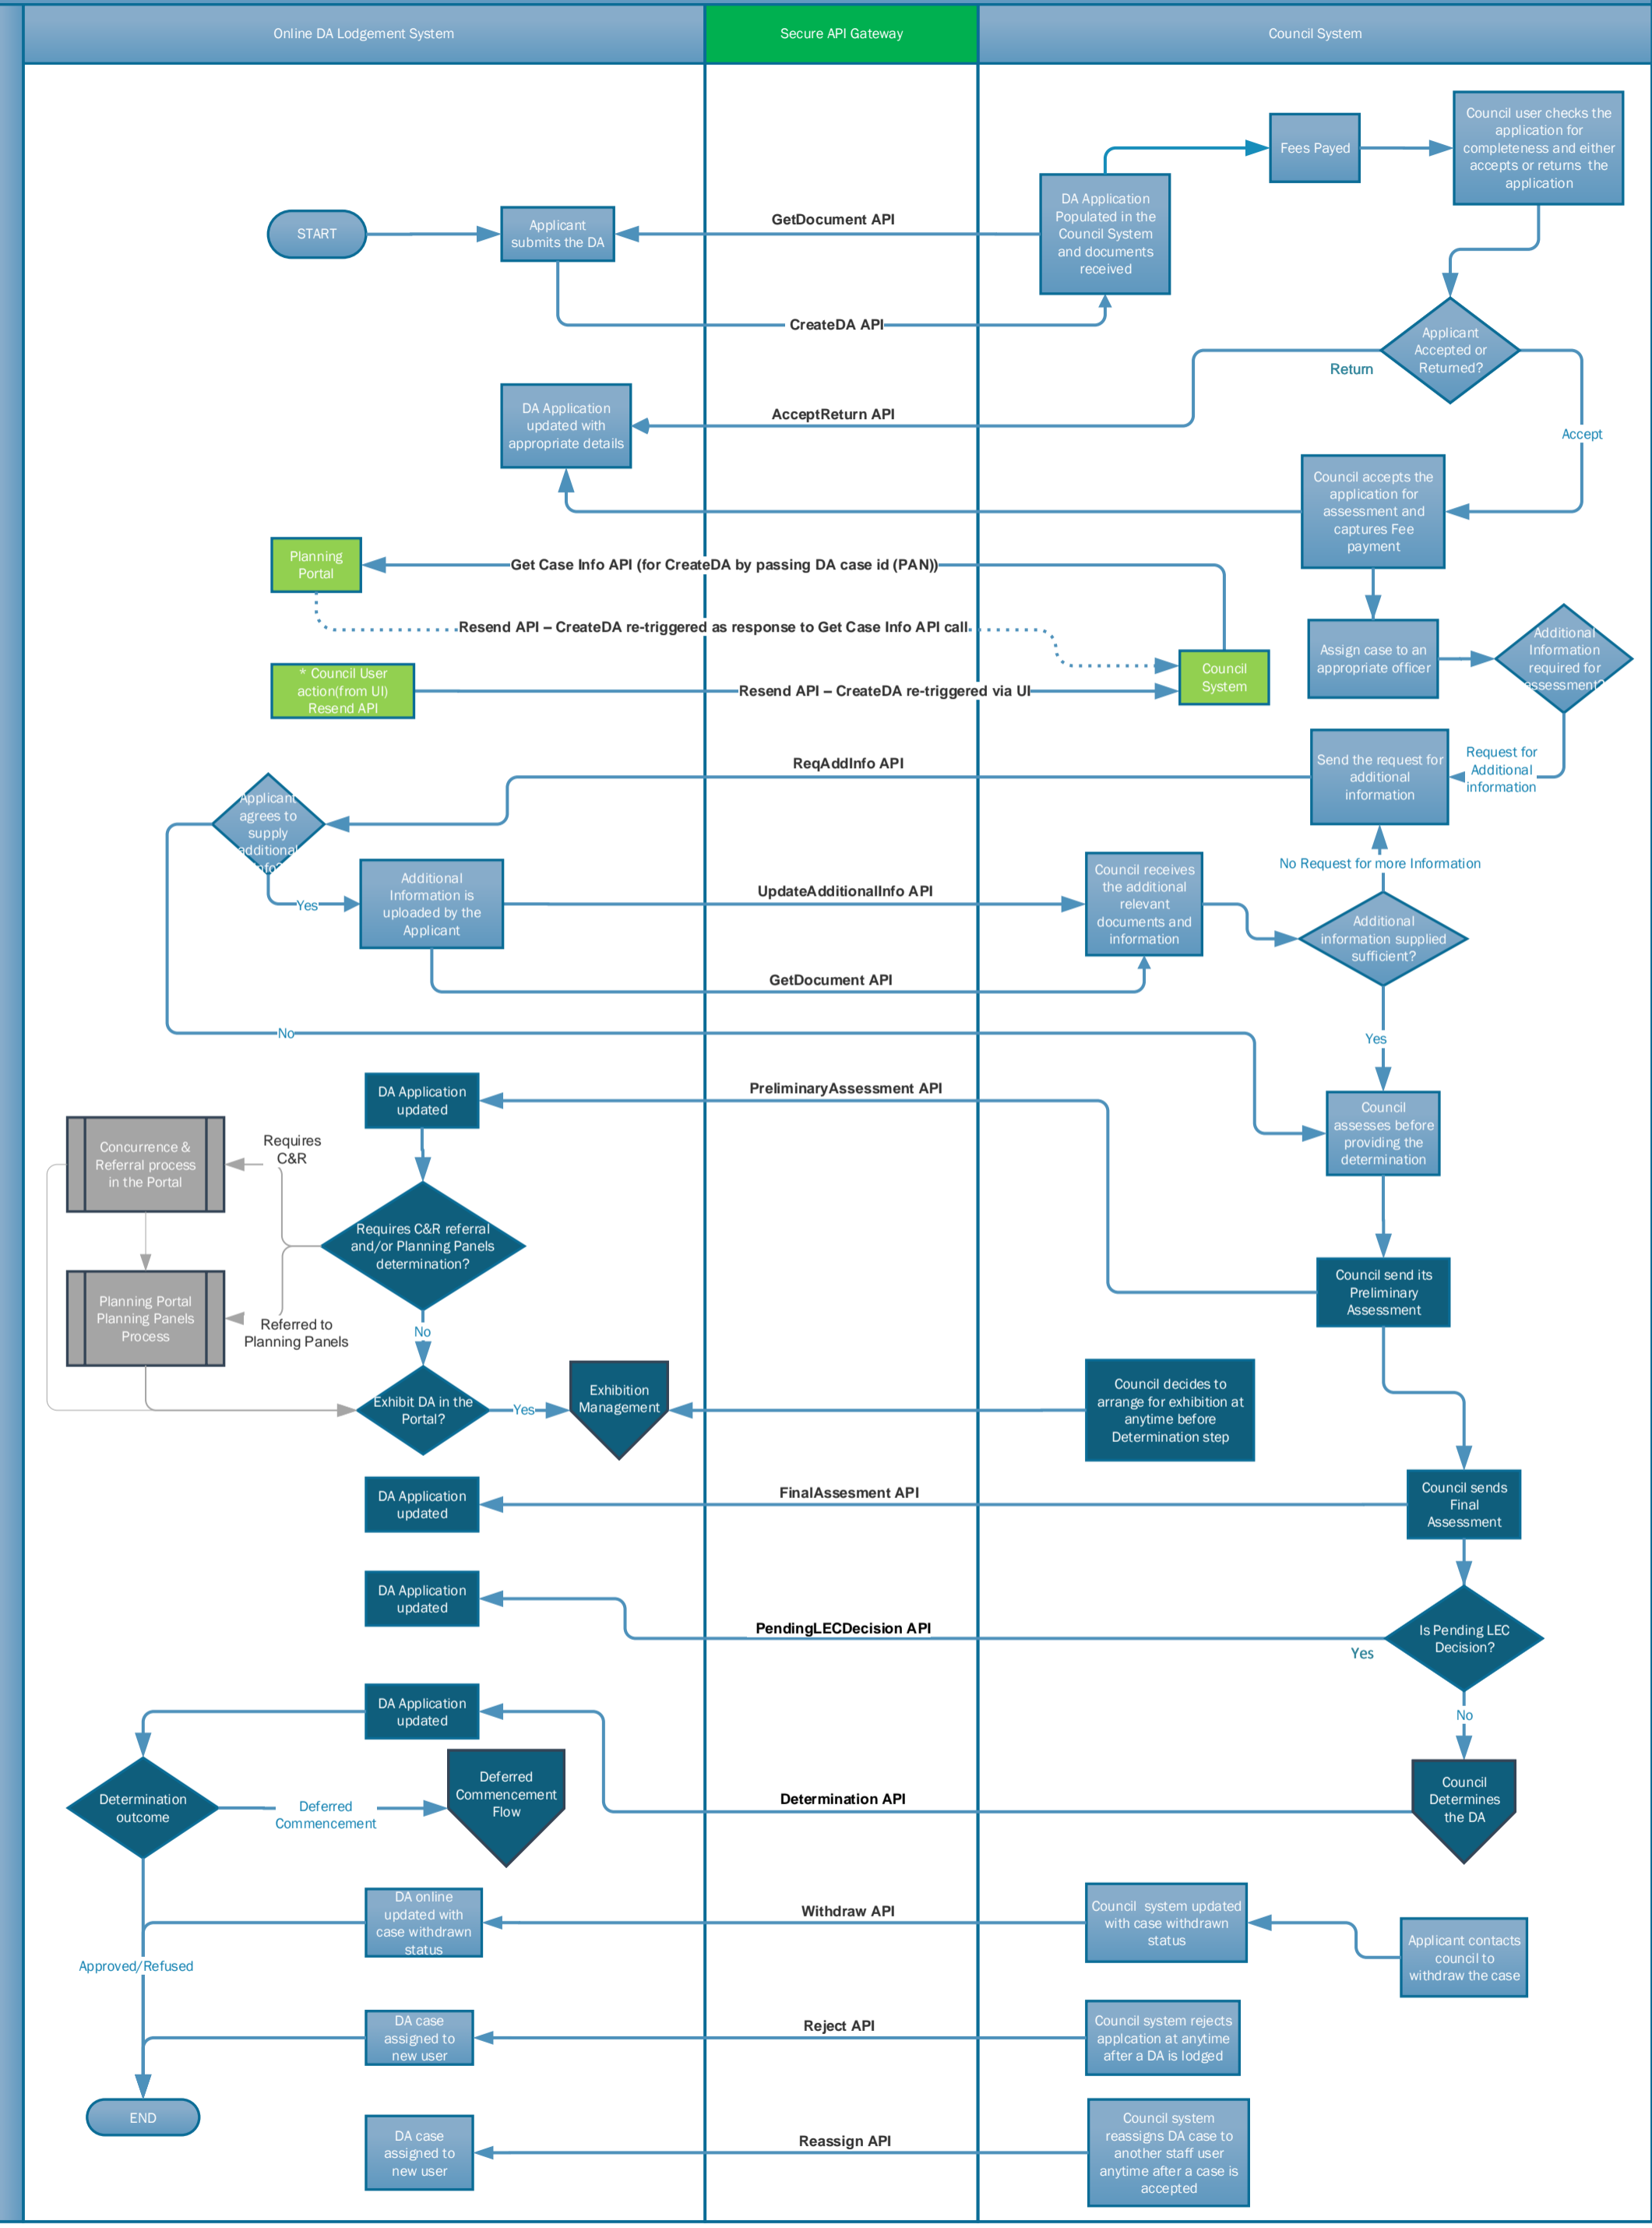

API Integration between Online DA and Council System

API introduced in Online DA V1
 API introduced in Online DA V2
 C&R and Planning Panel processes directly performed in the Portal (i.e. not in scope for APIs)
 Subprocess presented separately.

API Integration – Exhibition Management between Online DA and Council System

API introduced in Online DA V1

API introduced in Online DA V2

C&R and Planning Panel processes directly performed in the Portal (i.e. not in scope for APIs)

Subprocess presented separately.

API introduced in Online DA V1

API introduced in Online DA V2

C&R and Planning Panel processes directly performed in the Portal (i.e. not in scope for APIs)

Subprocess presented separately.