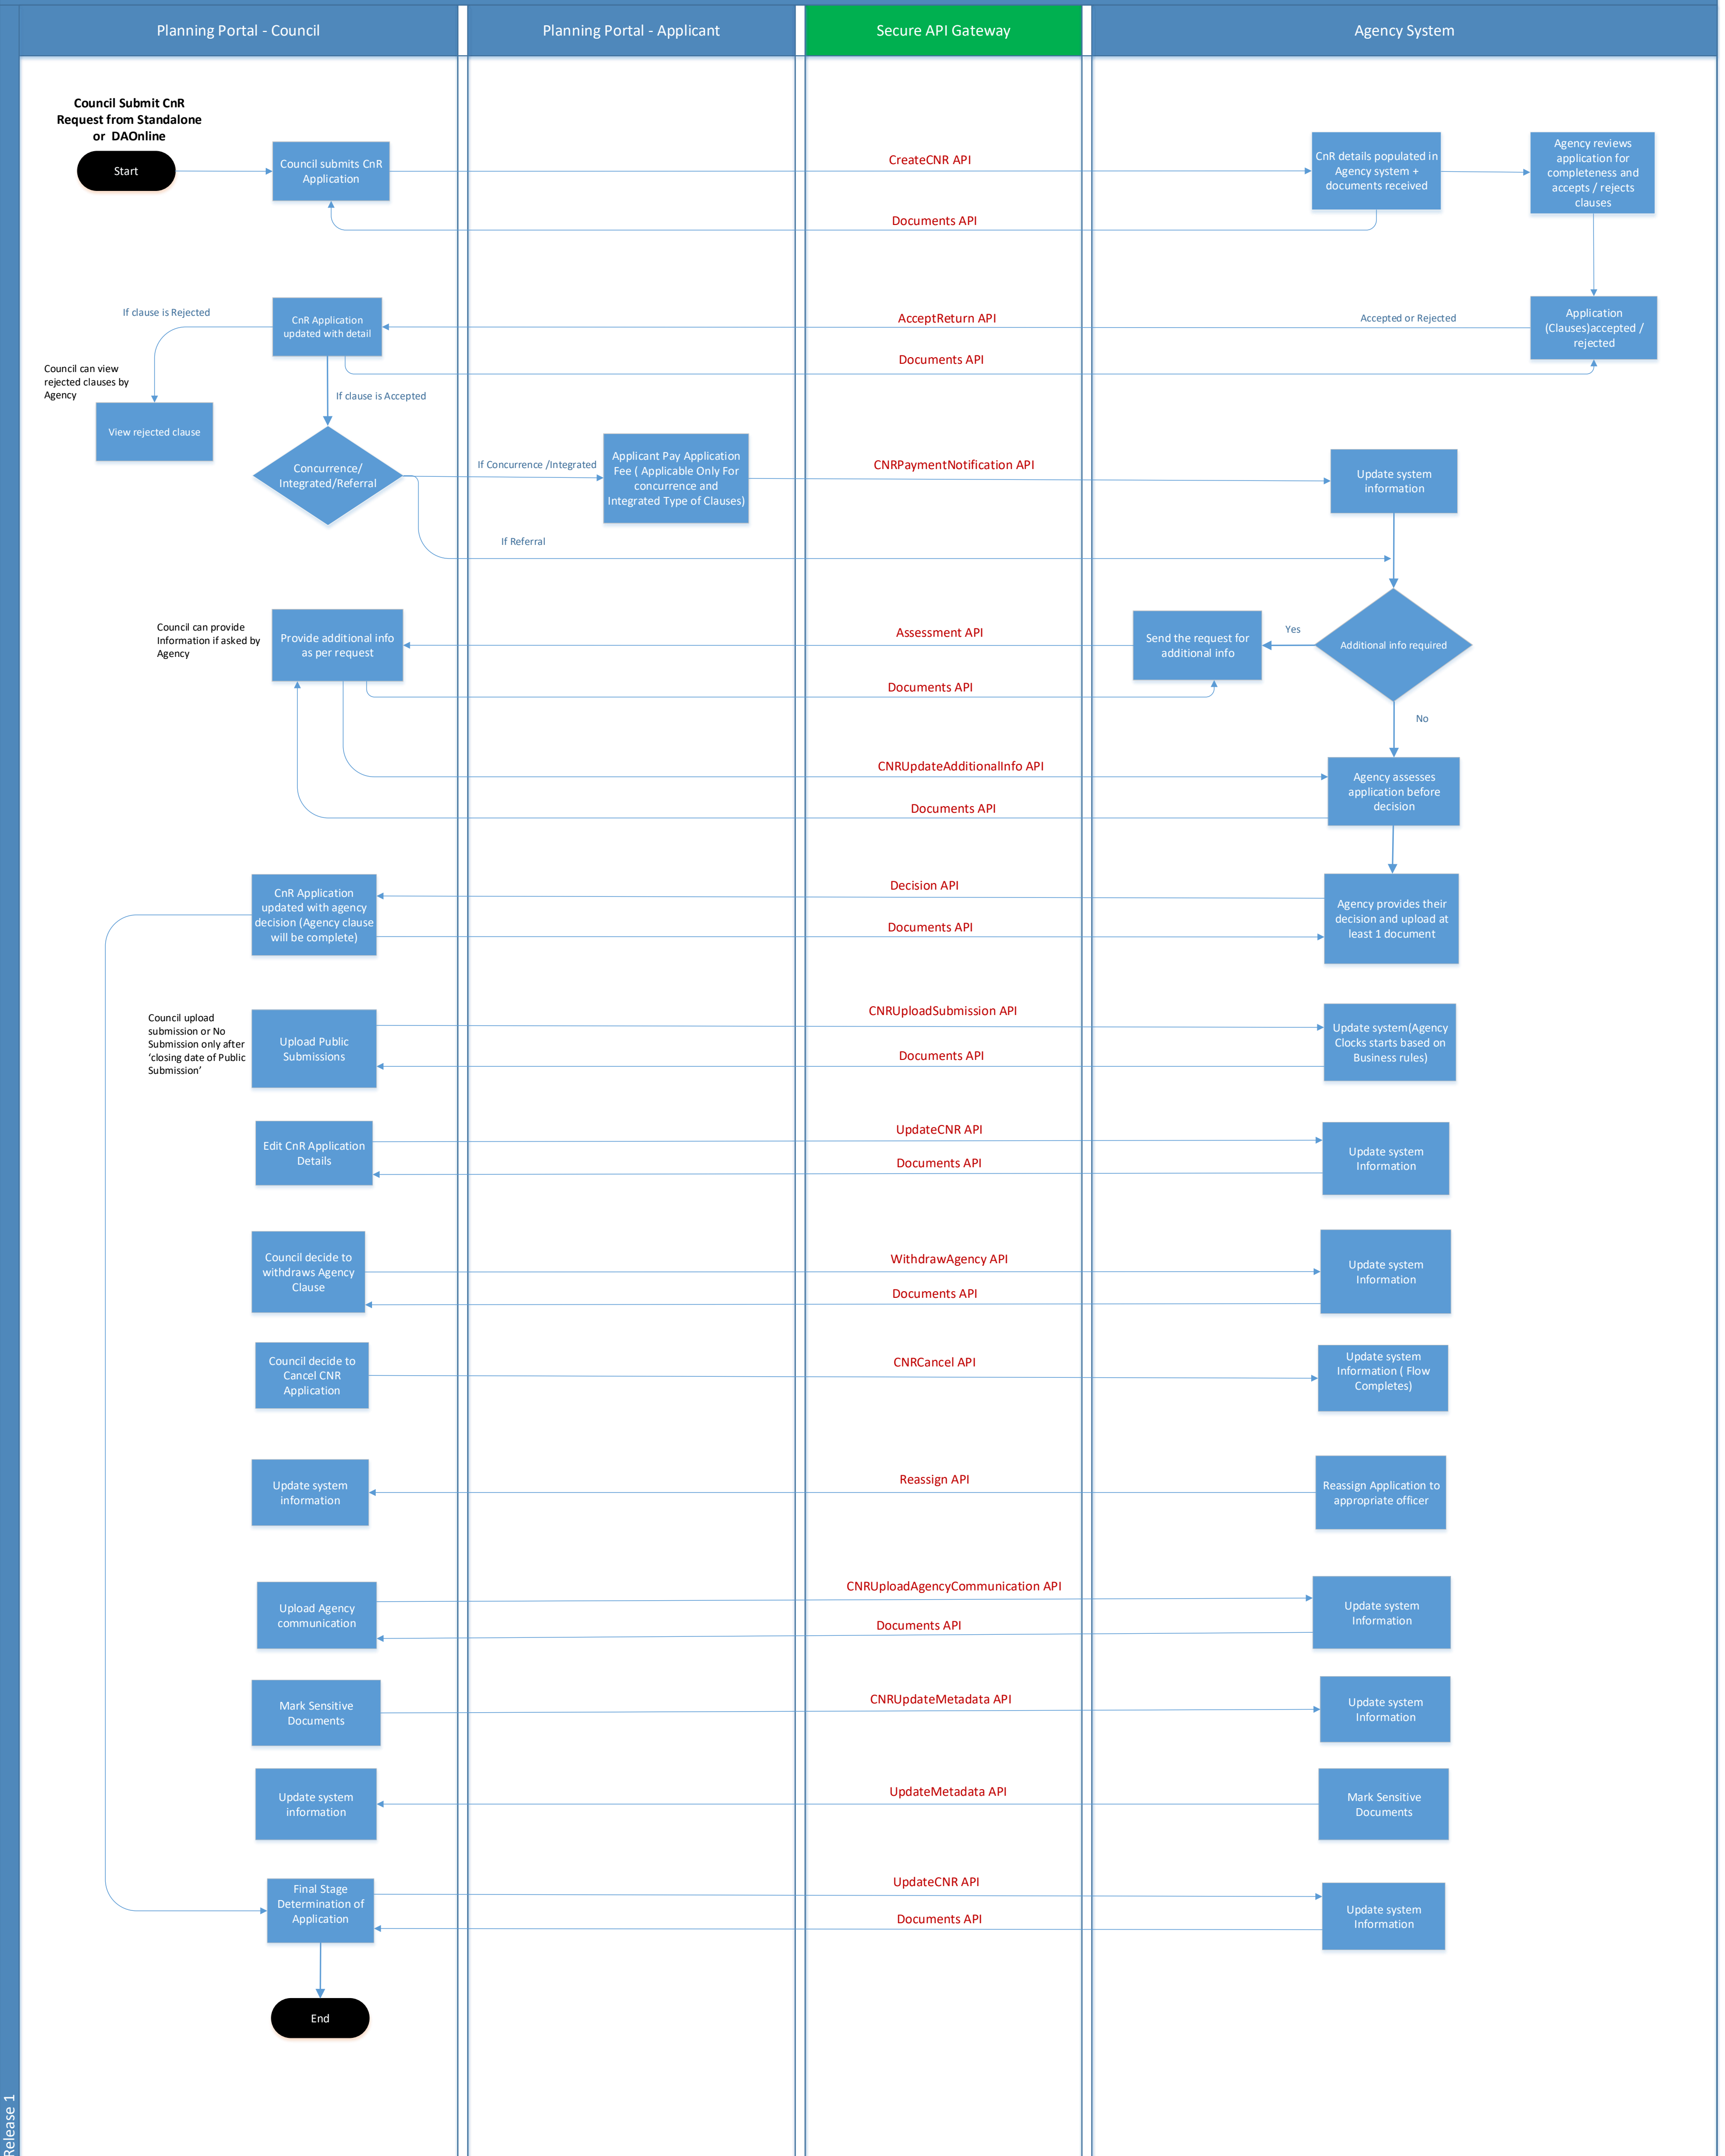

Integration Touch Points – CNRAPI Concurrency and Referral

Integration Touch Points – CNRAPI Agency Relay Flow

***Note**

Agency Specific API & their corresponding Relay Operation to pass same Information to other agencies	To keep track of other agencies updates use below Relay API's
AgencyAcceptReturn API	RelayAgencyAcceptReturn API
CNRUpdateAdditionalInfo	RelayCNRUpdateAdditionalInfo
uploadAgencyCommunication	RelayuploadAgencyCommunication
WithdrawAgency	RelayWithdrawAgency
Decision	RelayAgencyDecision