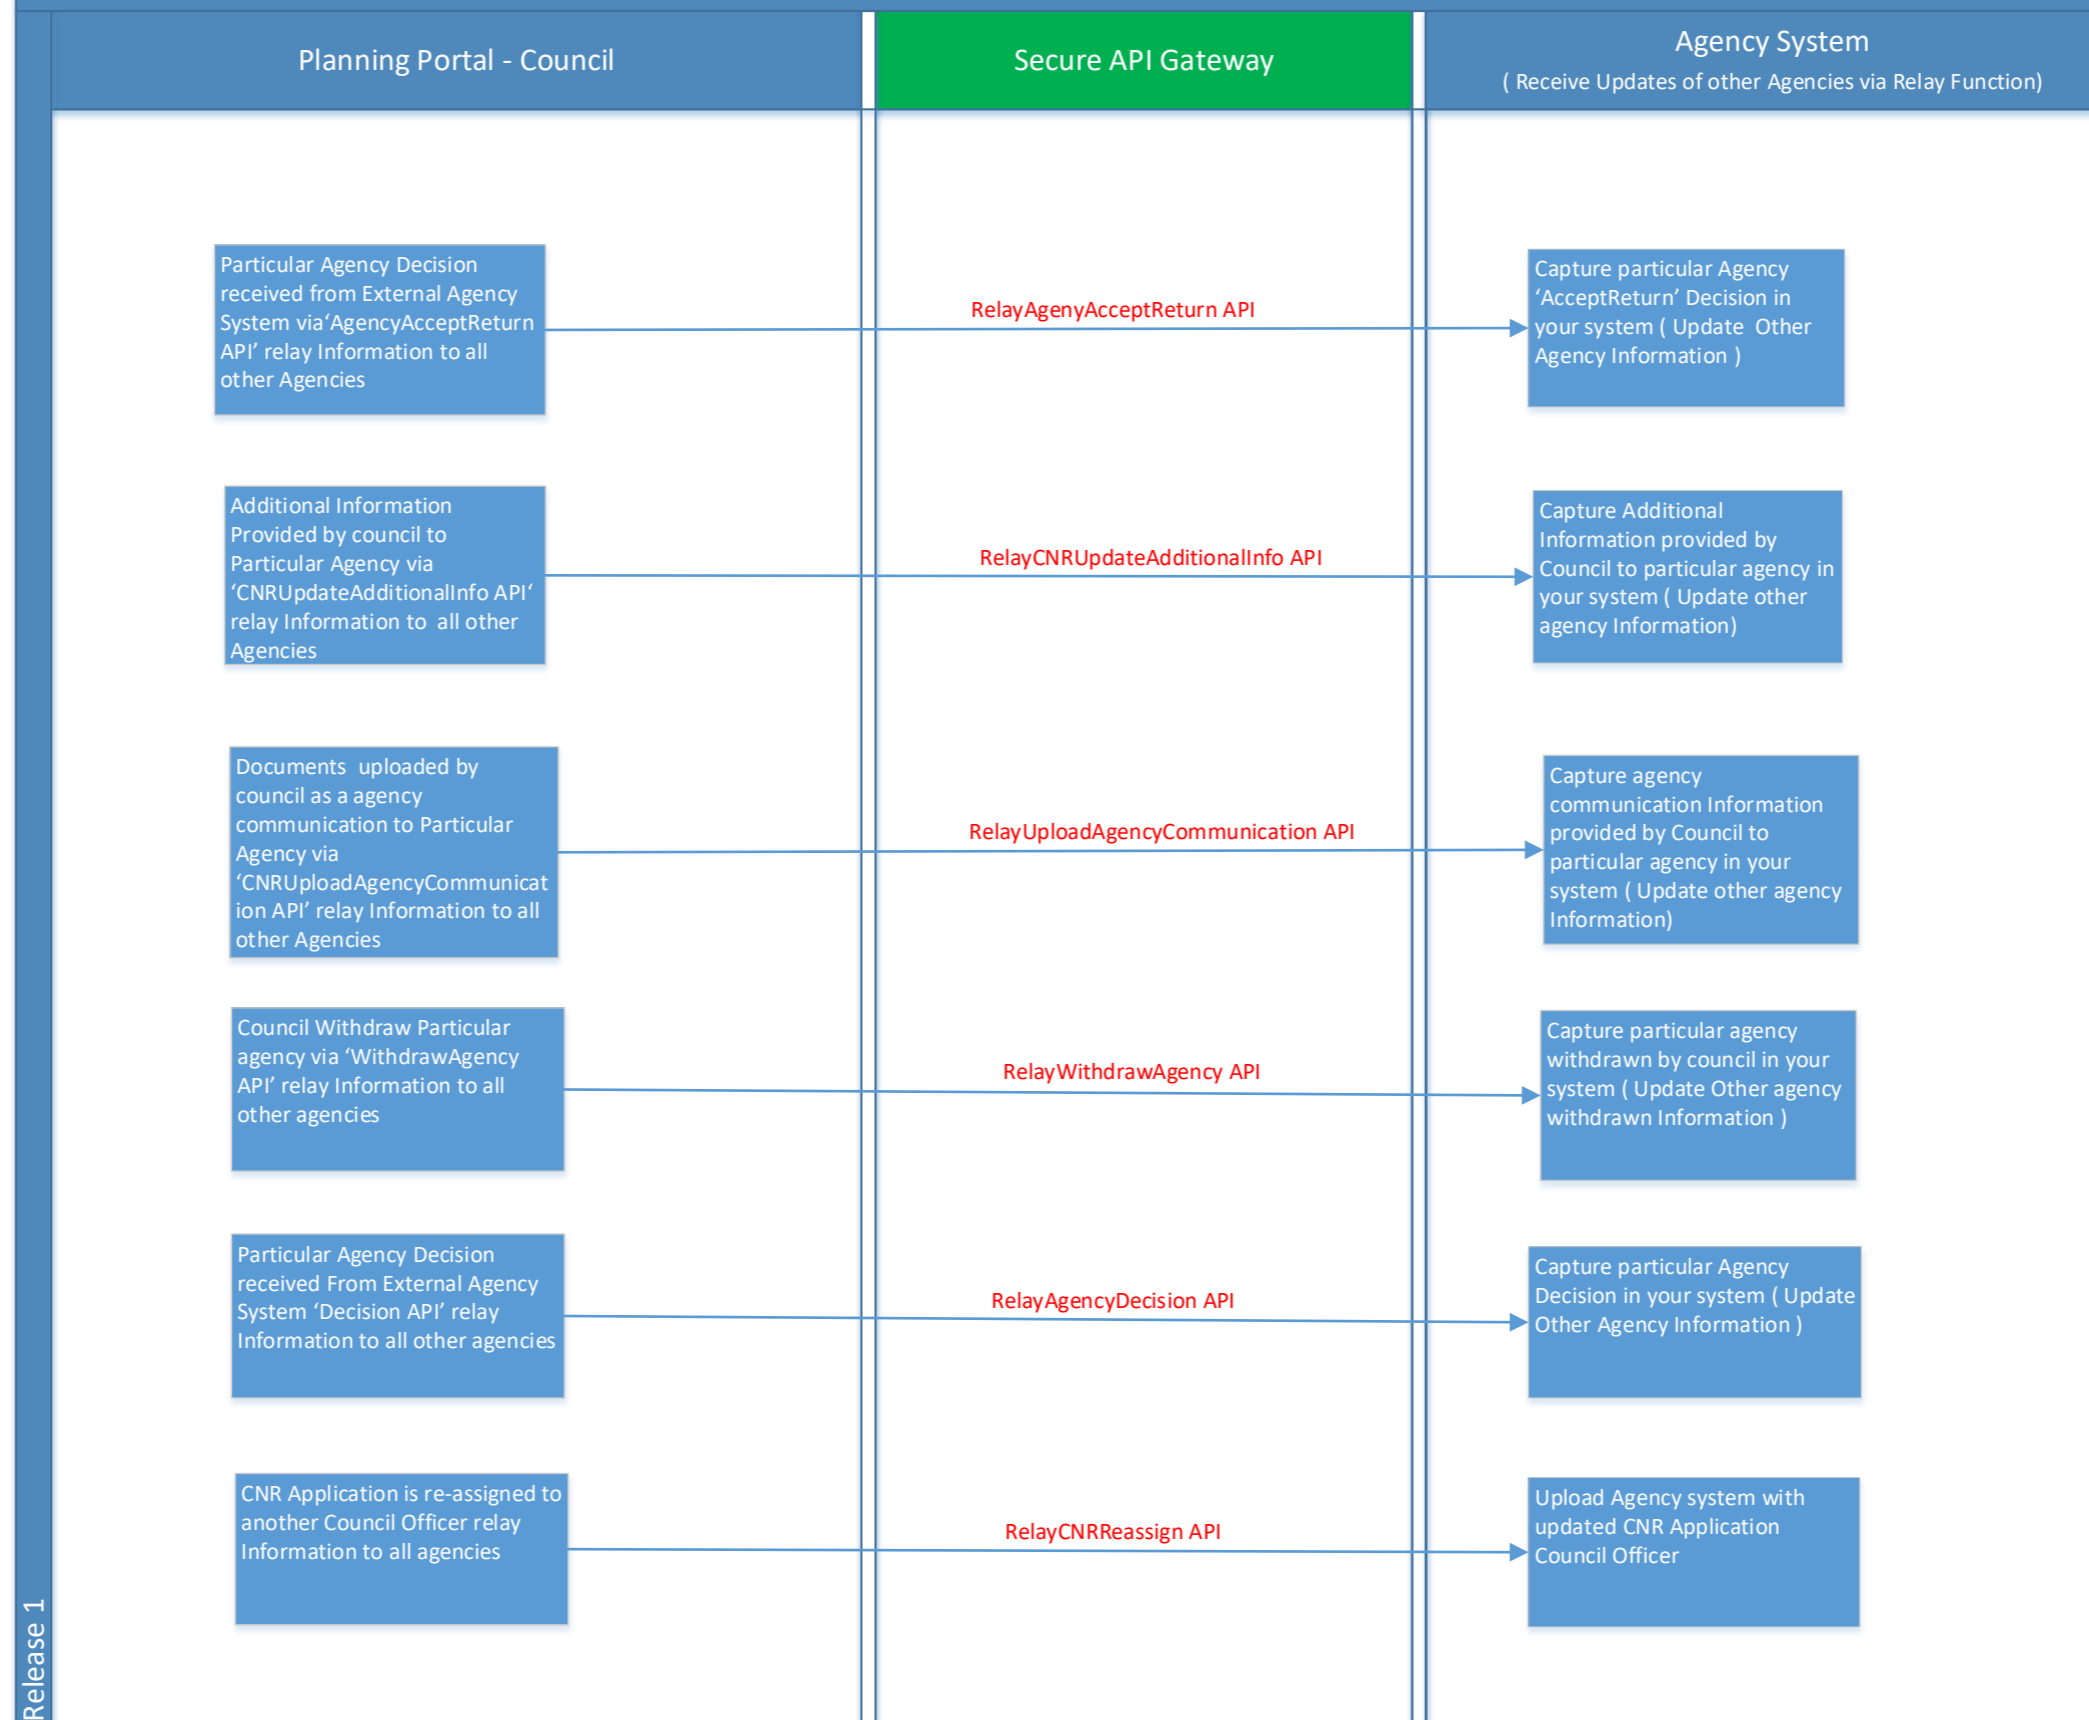

Integration Touch Points – CNRAPI Concurrency and Referral

Integration Touch Points – CNRAPI Agency Relay Flow

***Note**

Agency Specific API & their corresponding Relay Operation to pass same Information to other agencies	To keep track of other agencies updates use below Relay API's
AgencyAcceptReturn API	RelayAgencyAcceptReturn API
CNRUpdateAdditionalInfo	RelayCNRUpdateAdditionalInfo
uploadAgencyCommunication	RelayuploadAgencyCommunication
WithdrawAgency	RelayWithdrawAgency
Decision	RelayAgencyDecision