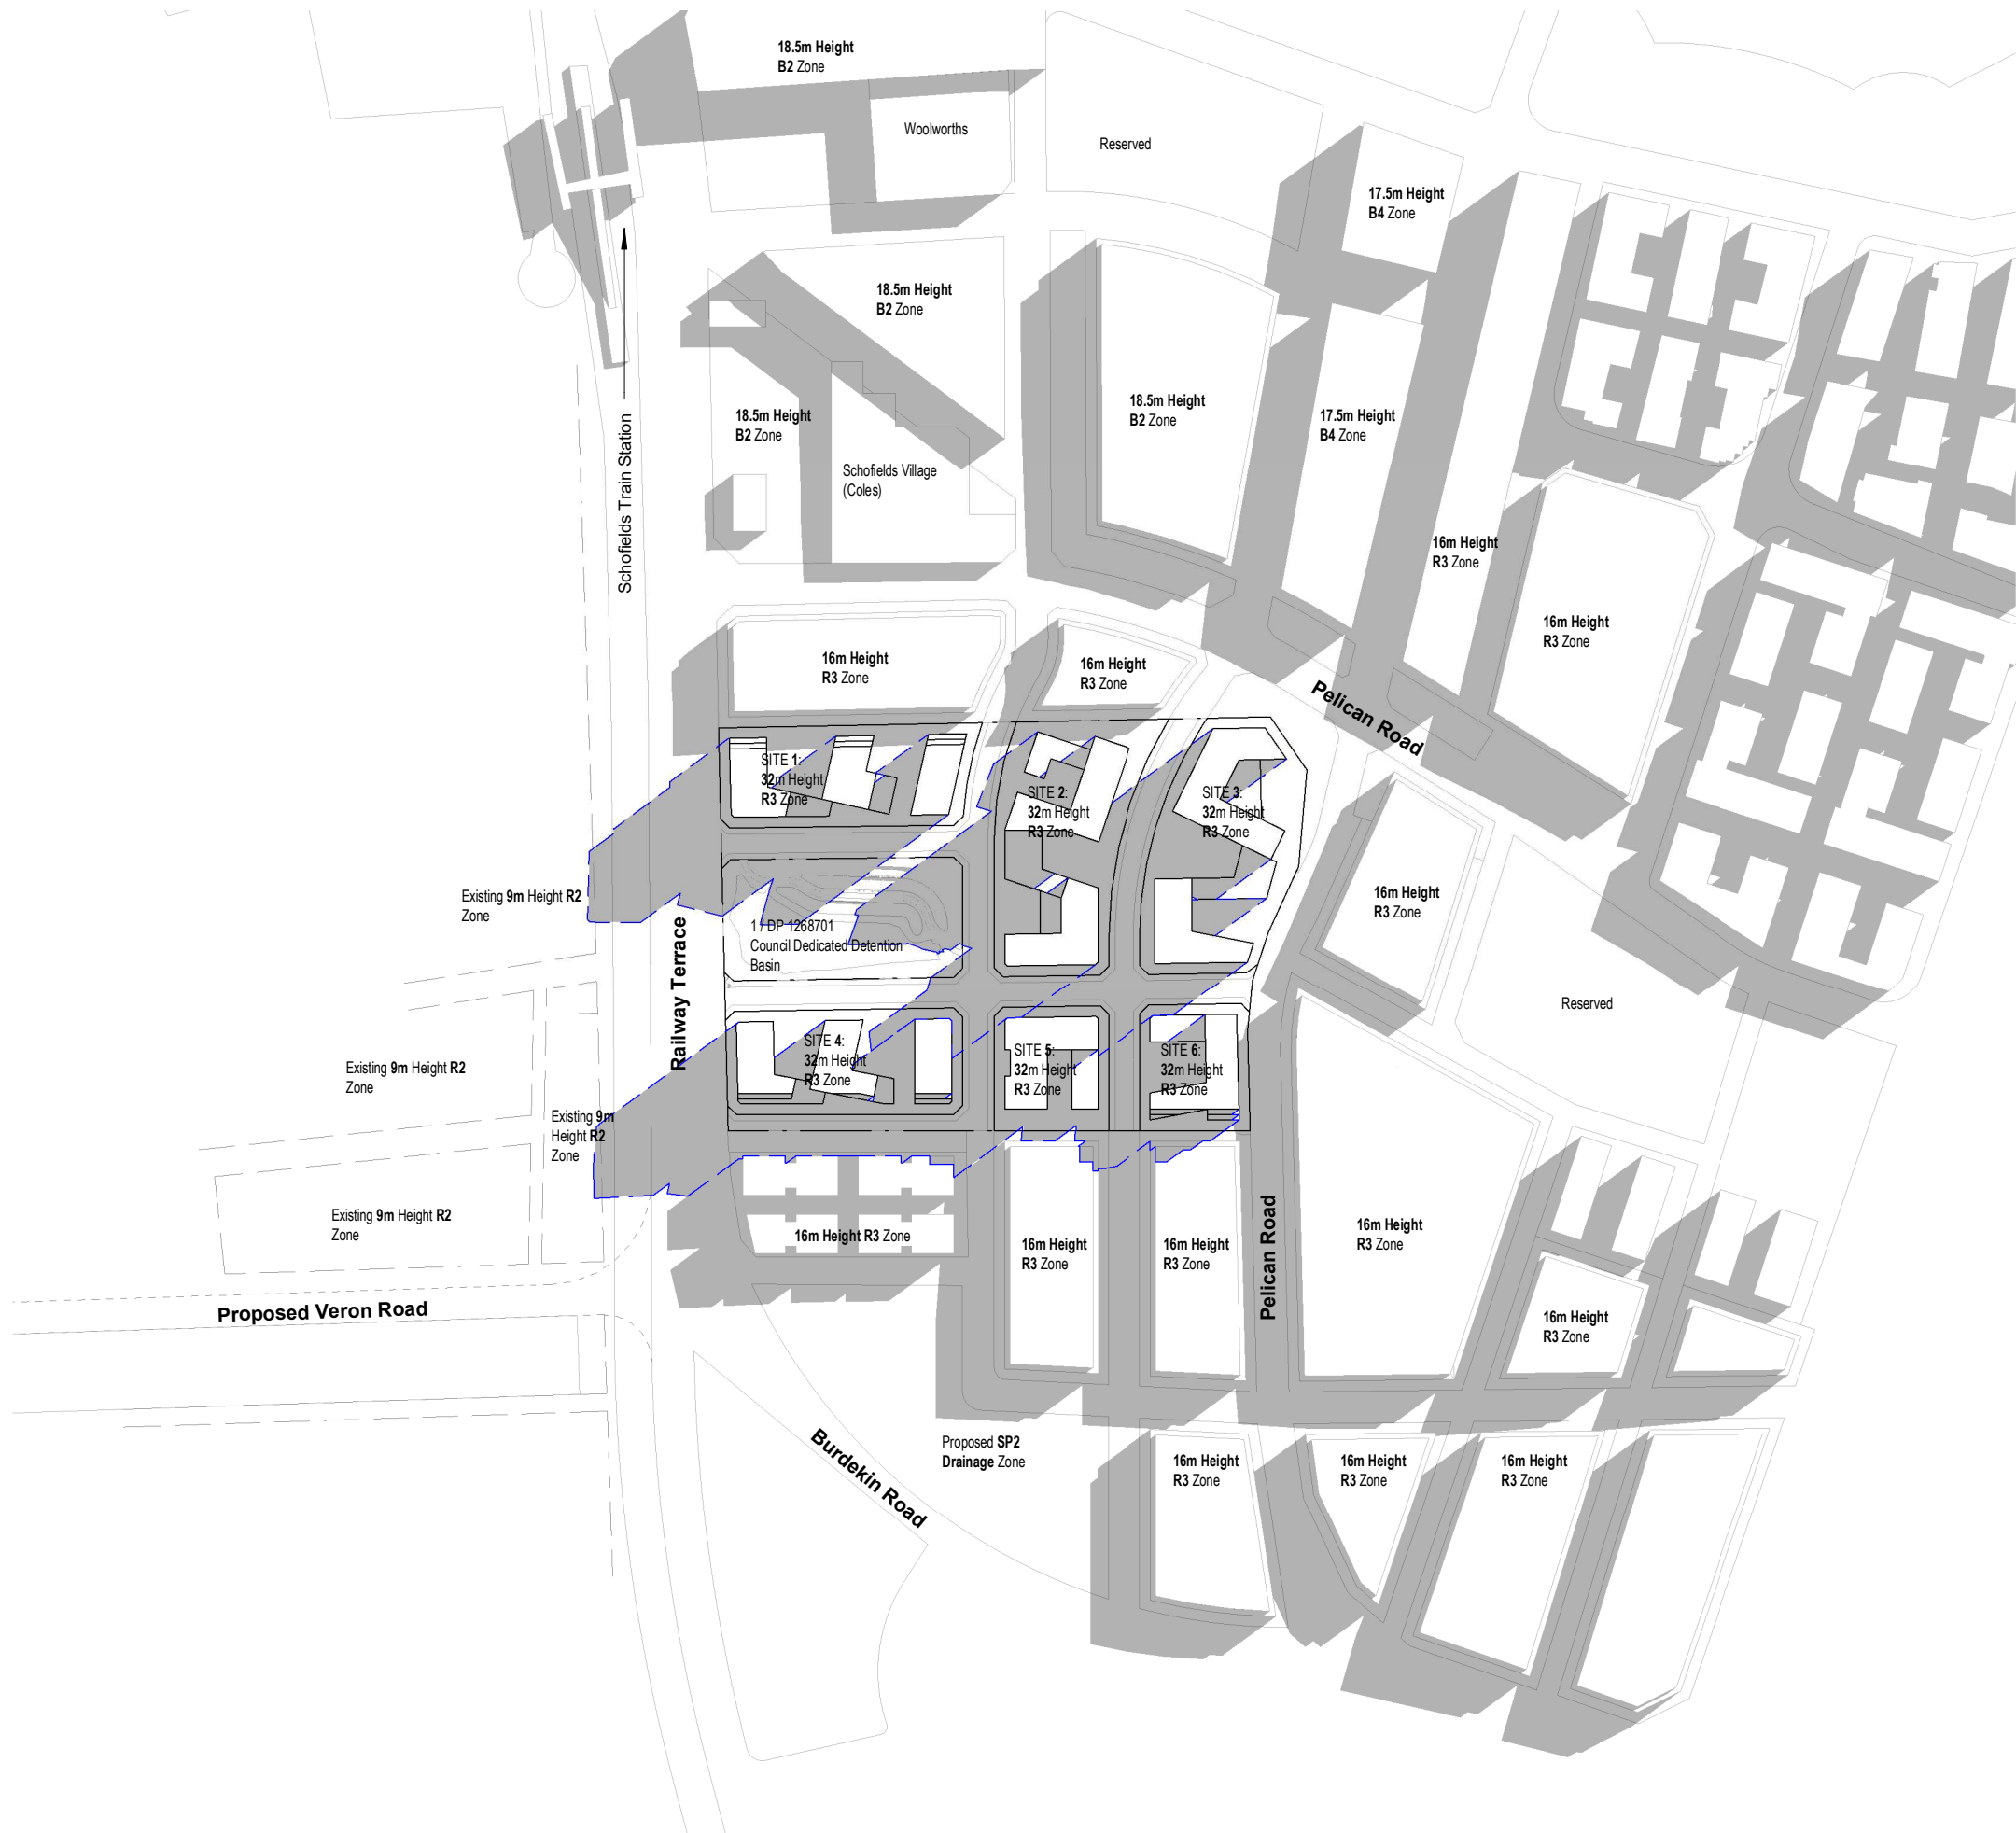

Legend

- Context Shadows (Existing And Proposed)
- Proposed Development Shadow Impact Outline

Winter Solstice Shadow Study Of Development At **9AM**