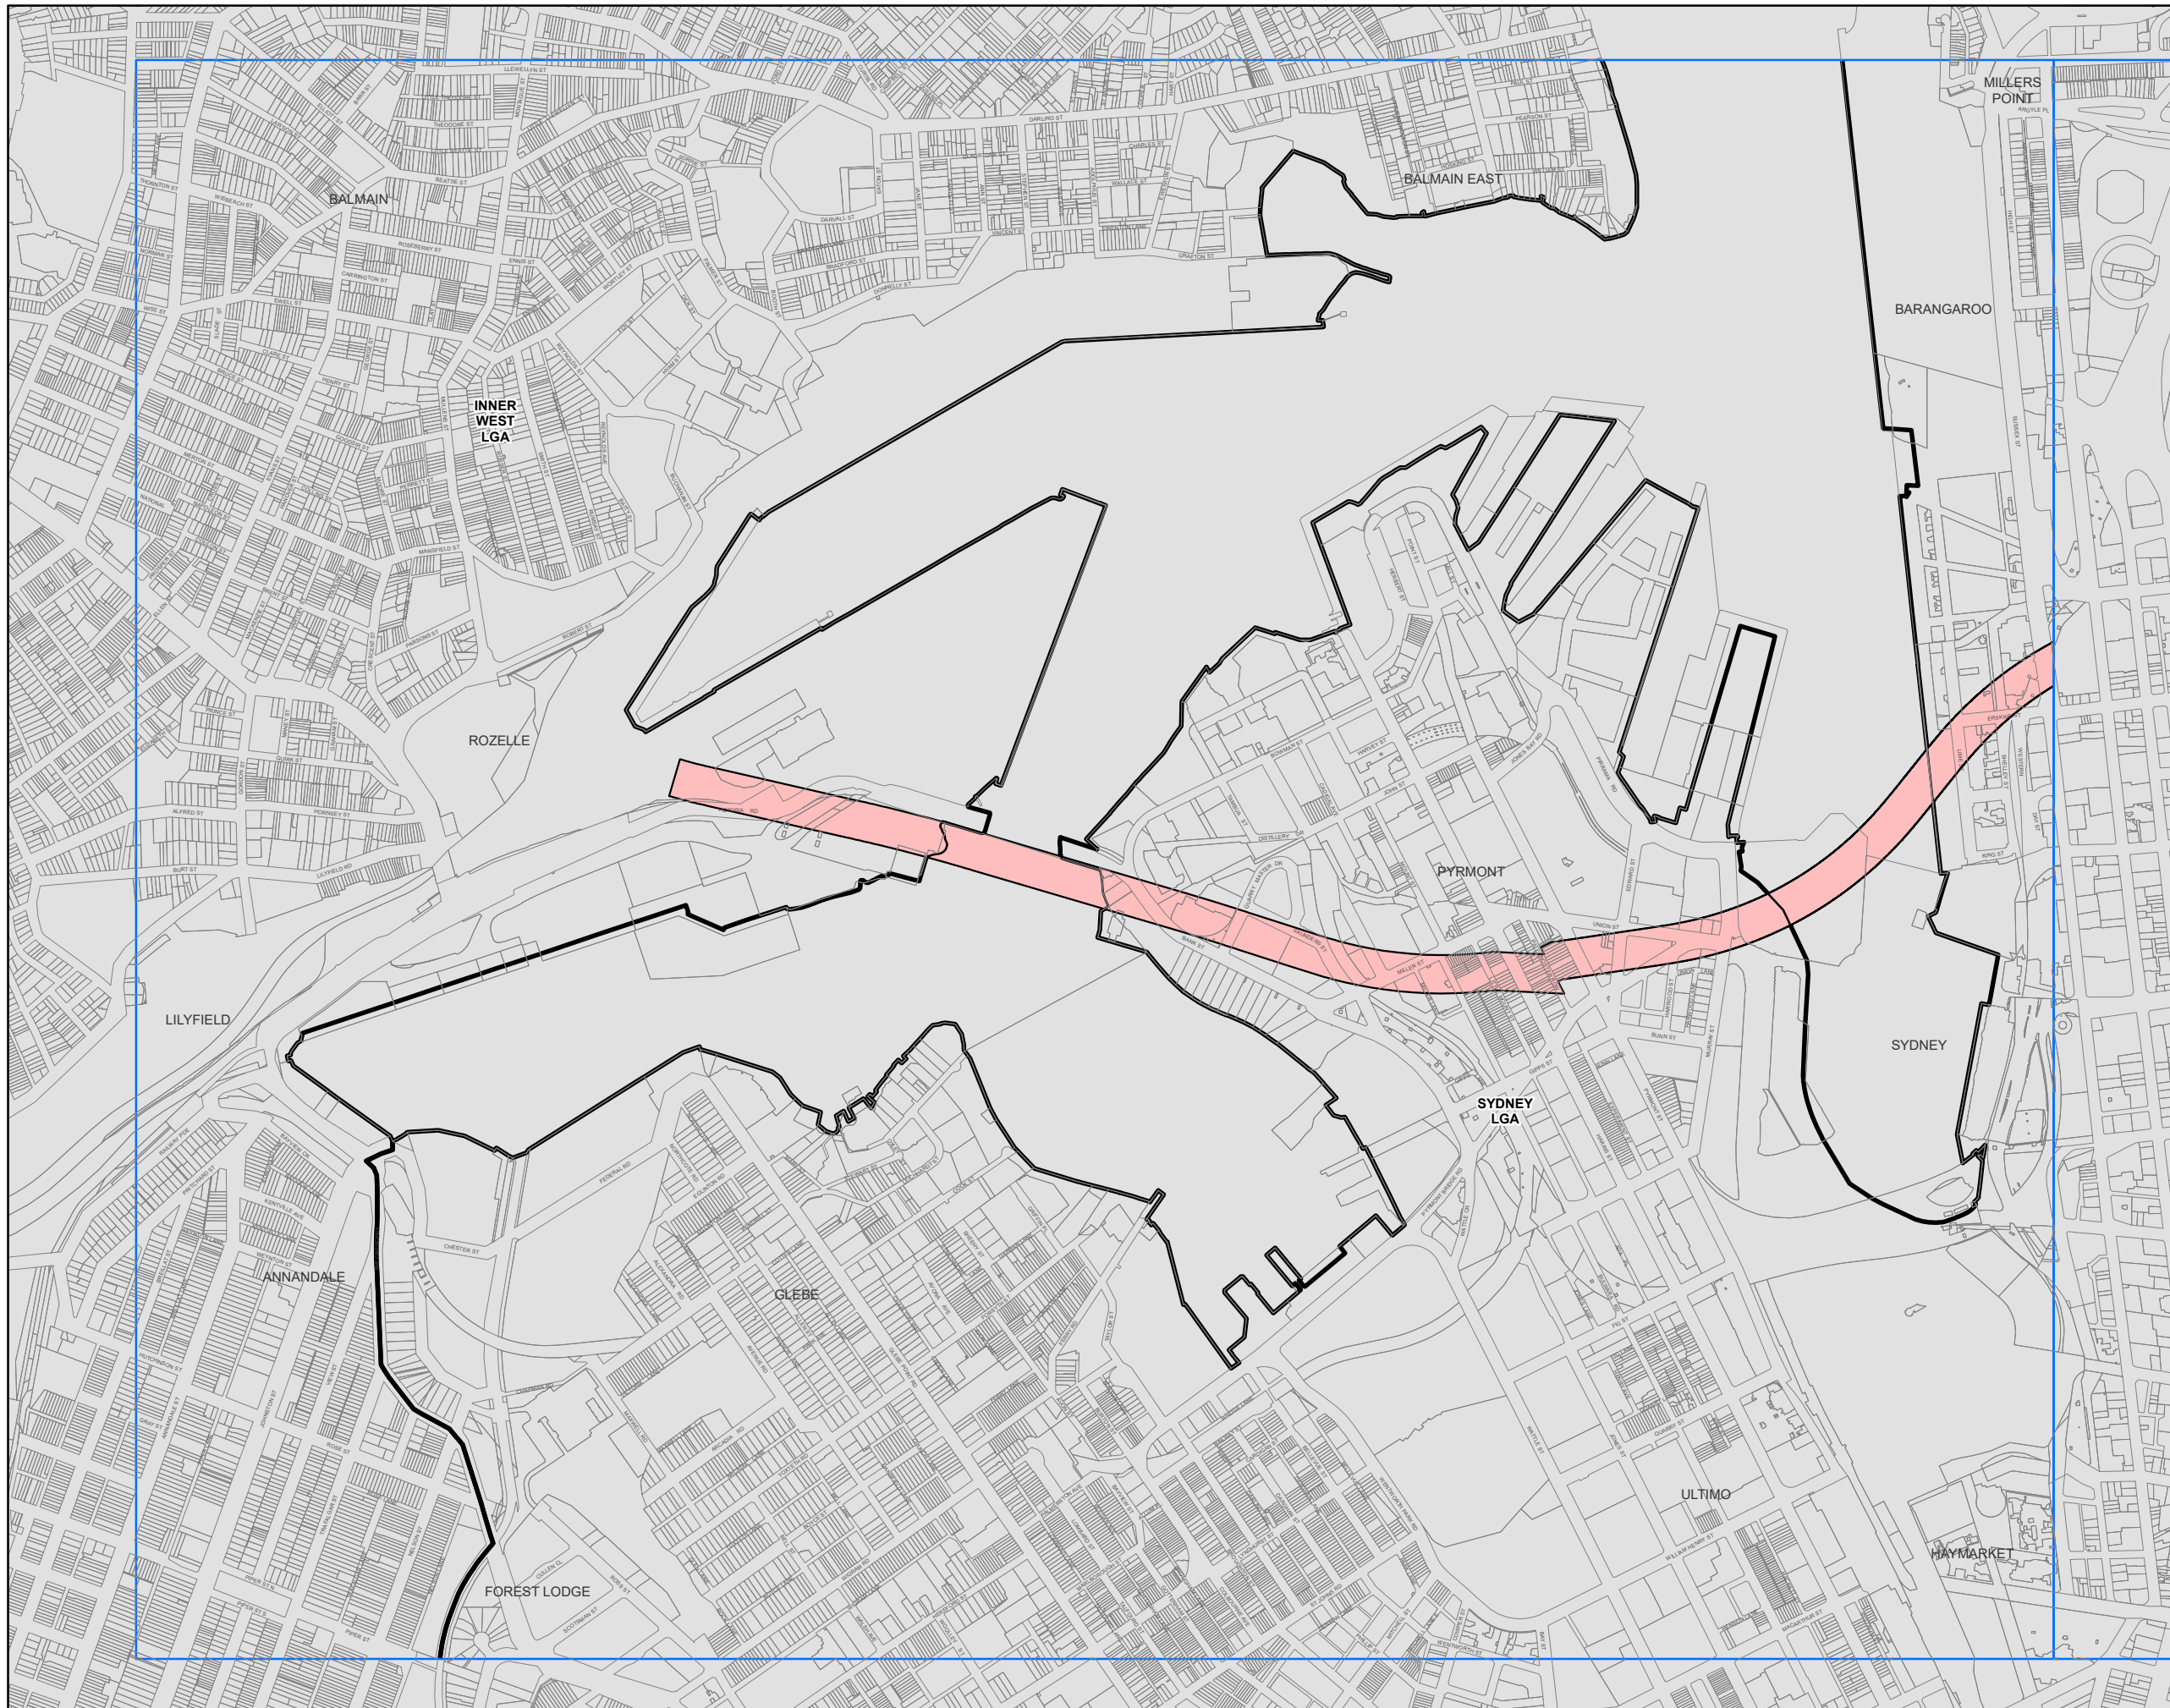

## Attachment A Explanation of Intended Effect (EIE) Maps Map 001

### Legend

 Sydney Metro West tunnel

 LGA Boundary