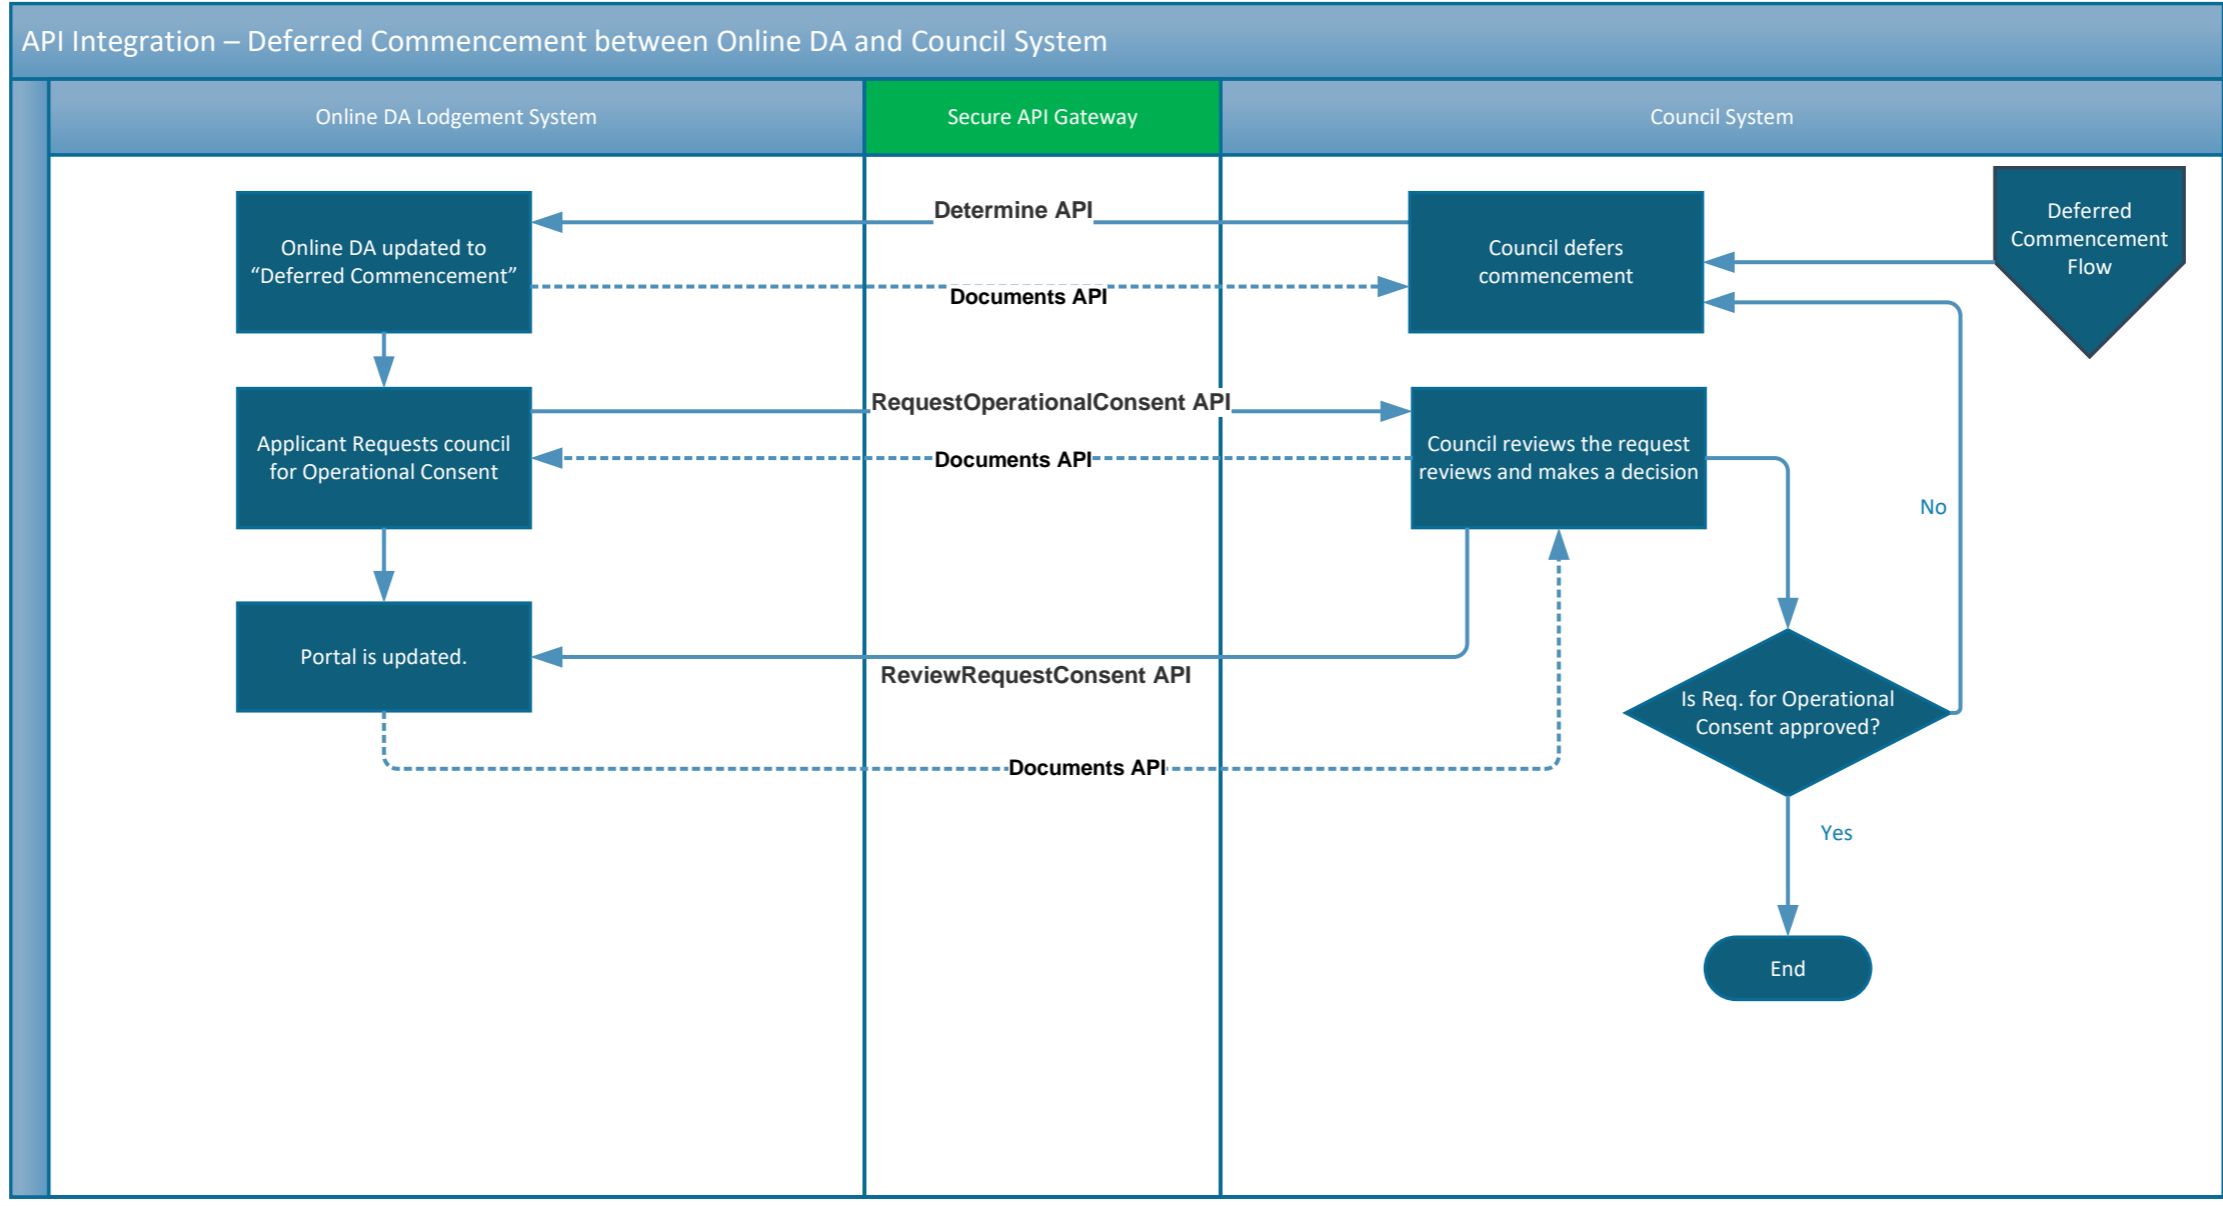

API Integration between Online DA and Council System

API Integration – Exhibition Management between Online DA and Council System

API Integration – Common APIs between Online DA and Council System