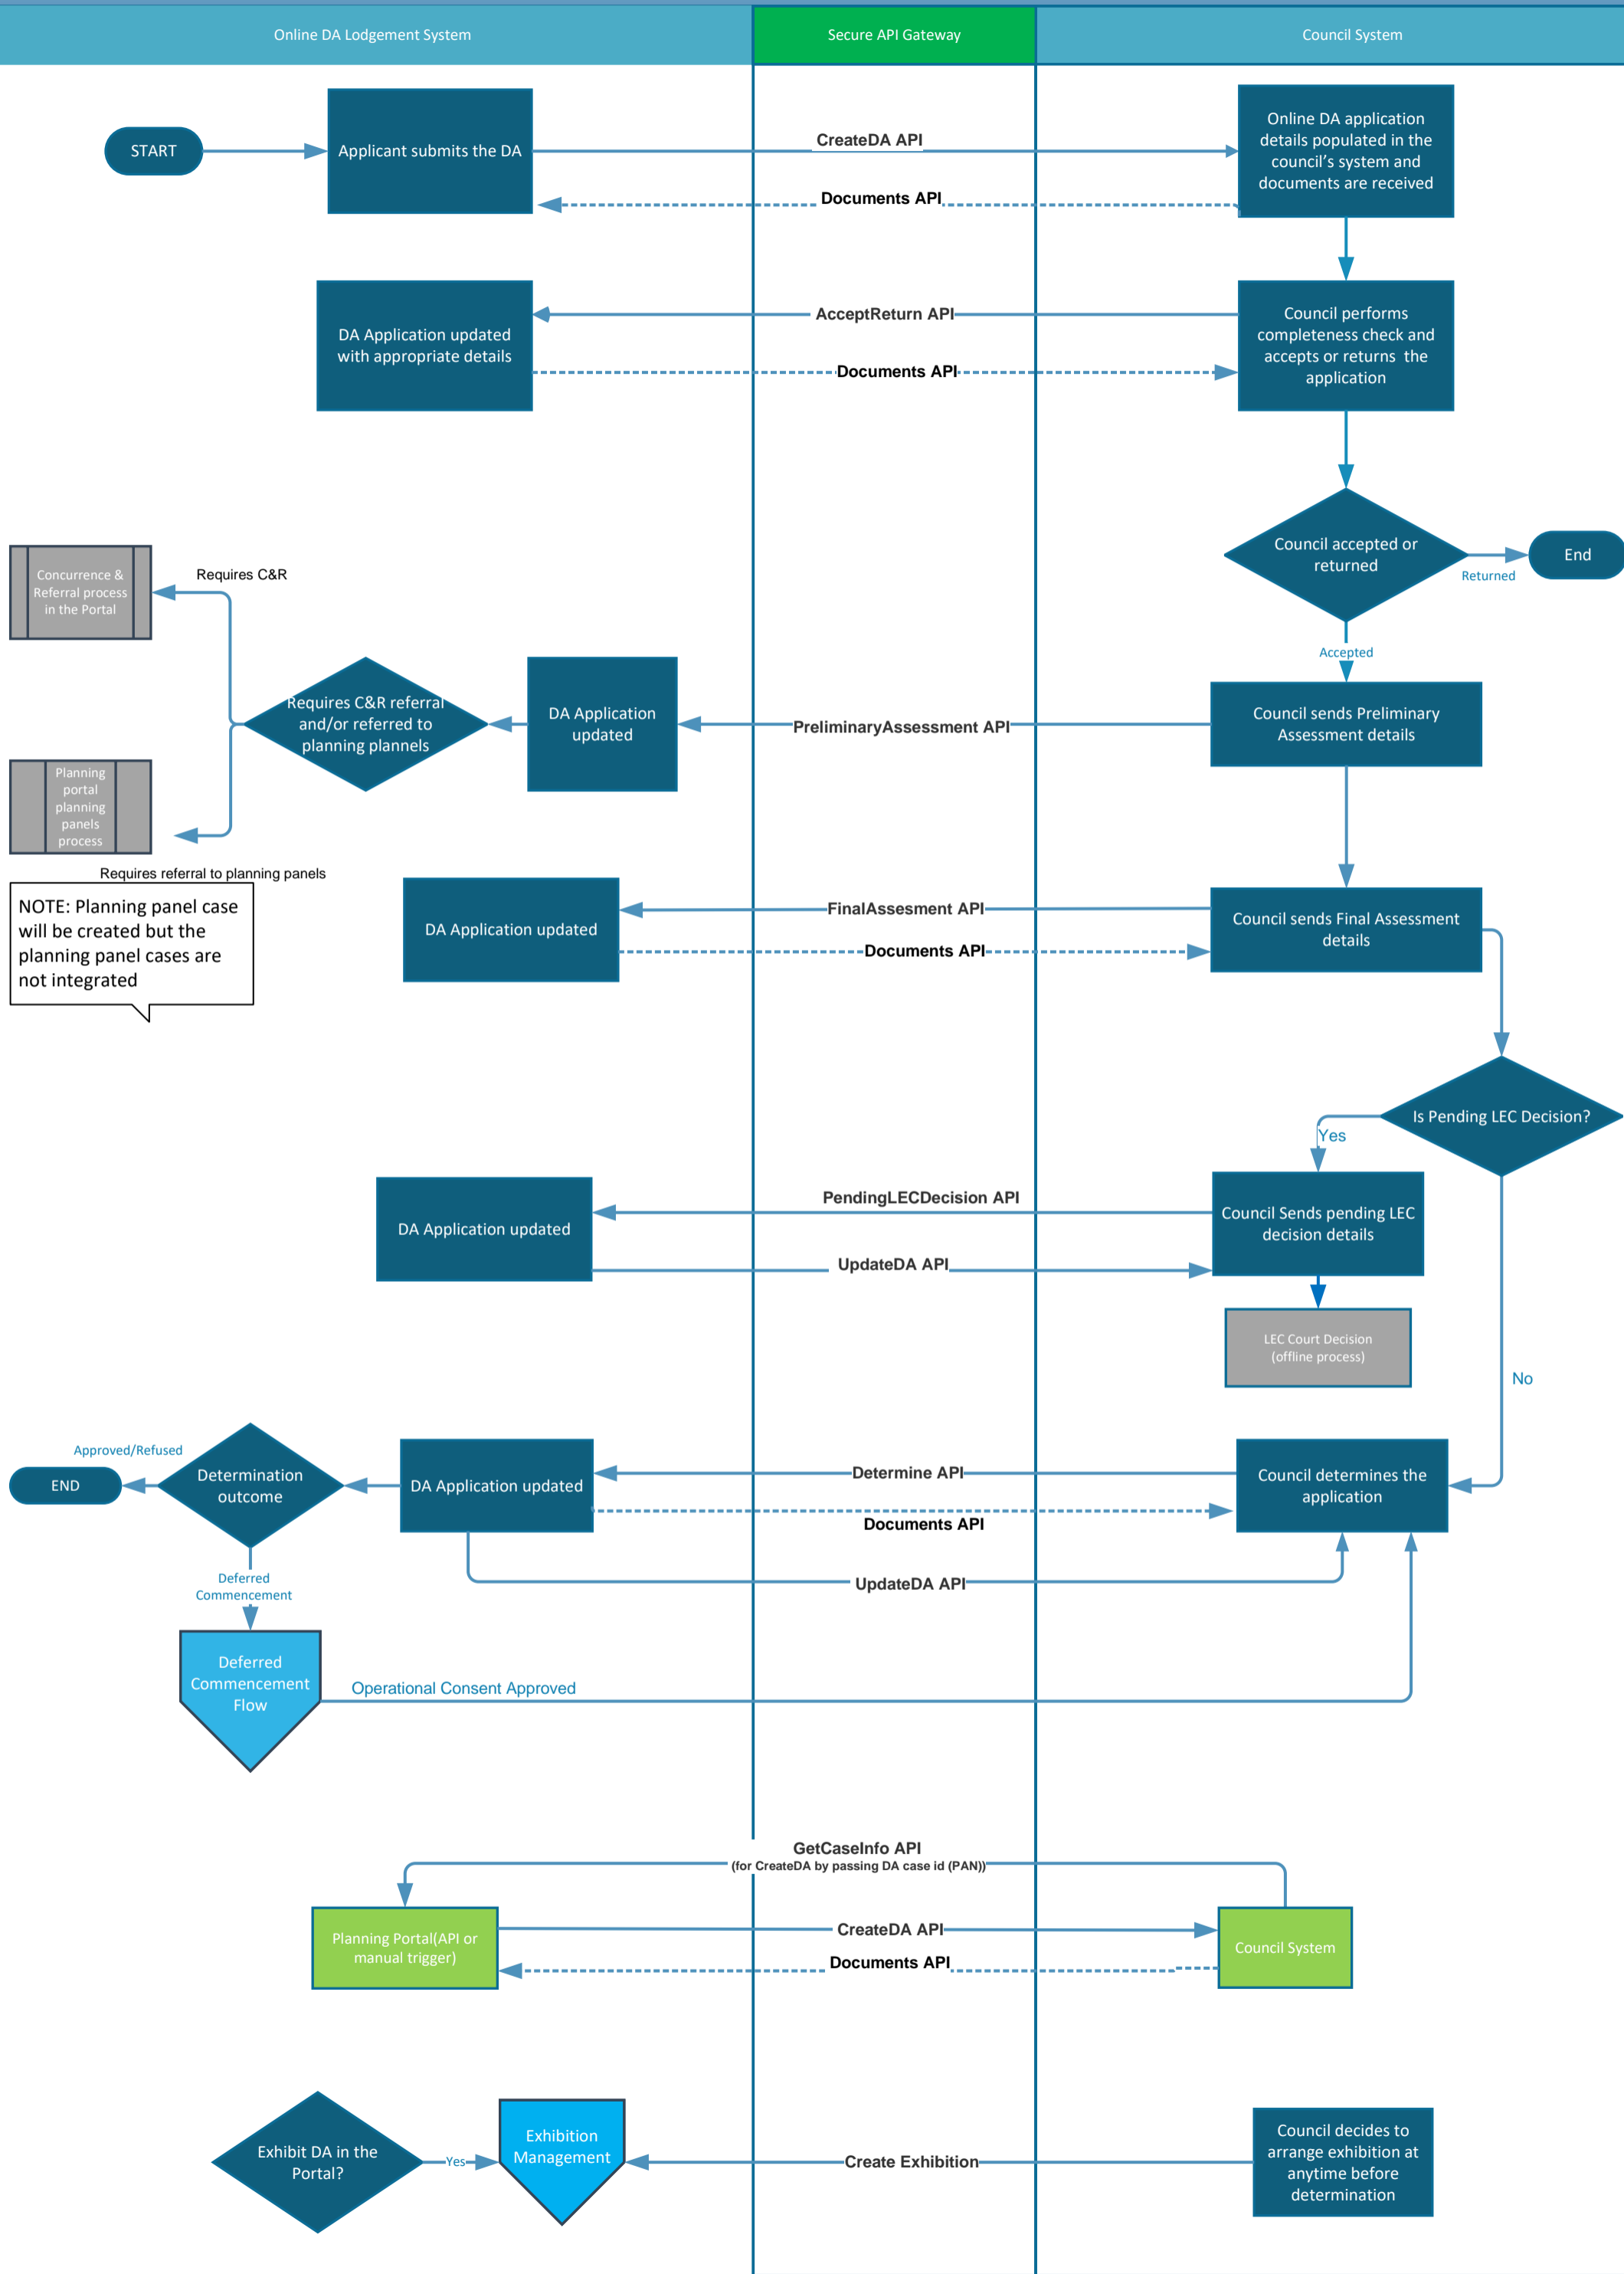

API Integration between Online DA and Council System

API Integration – Exhibition Management between Online DA and Council System

API Integration – Common APIs between Online DA and Council System