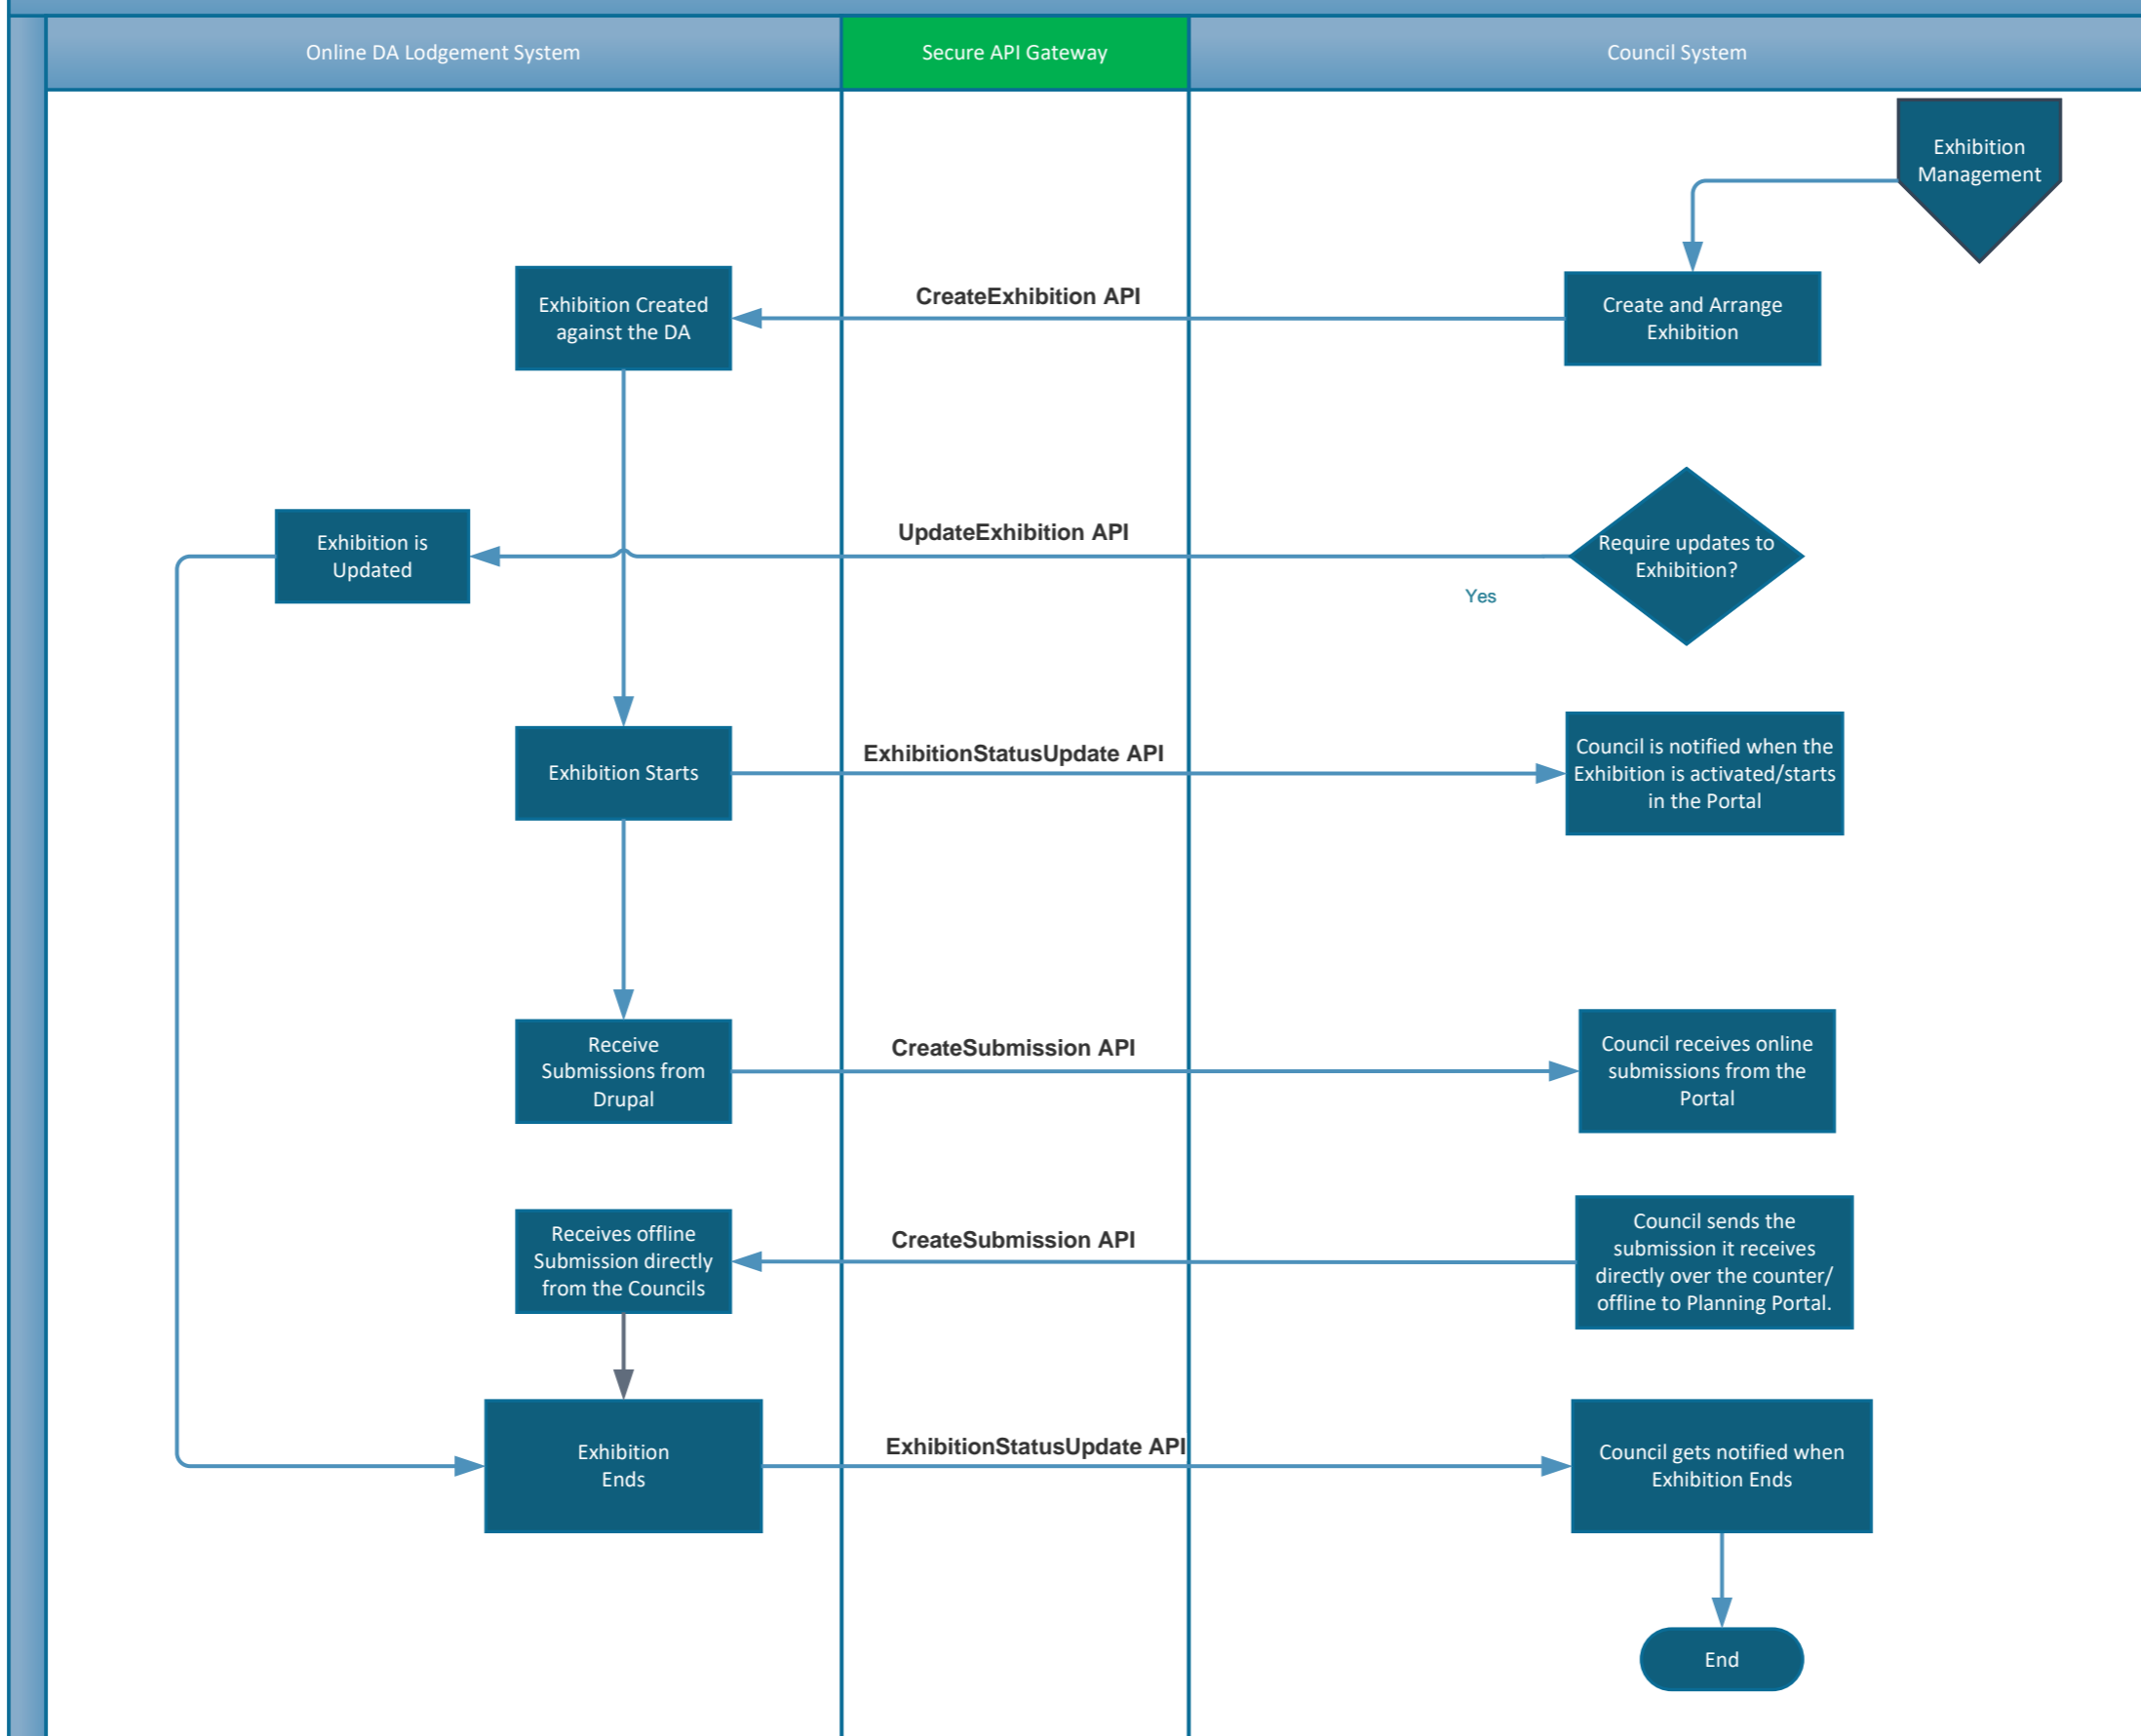

API Integration between Online DA and Council System

API Integration – Exhibition Management between Online DA and Council System

API Integration – Common APIs between Online DA and Council System