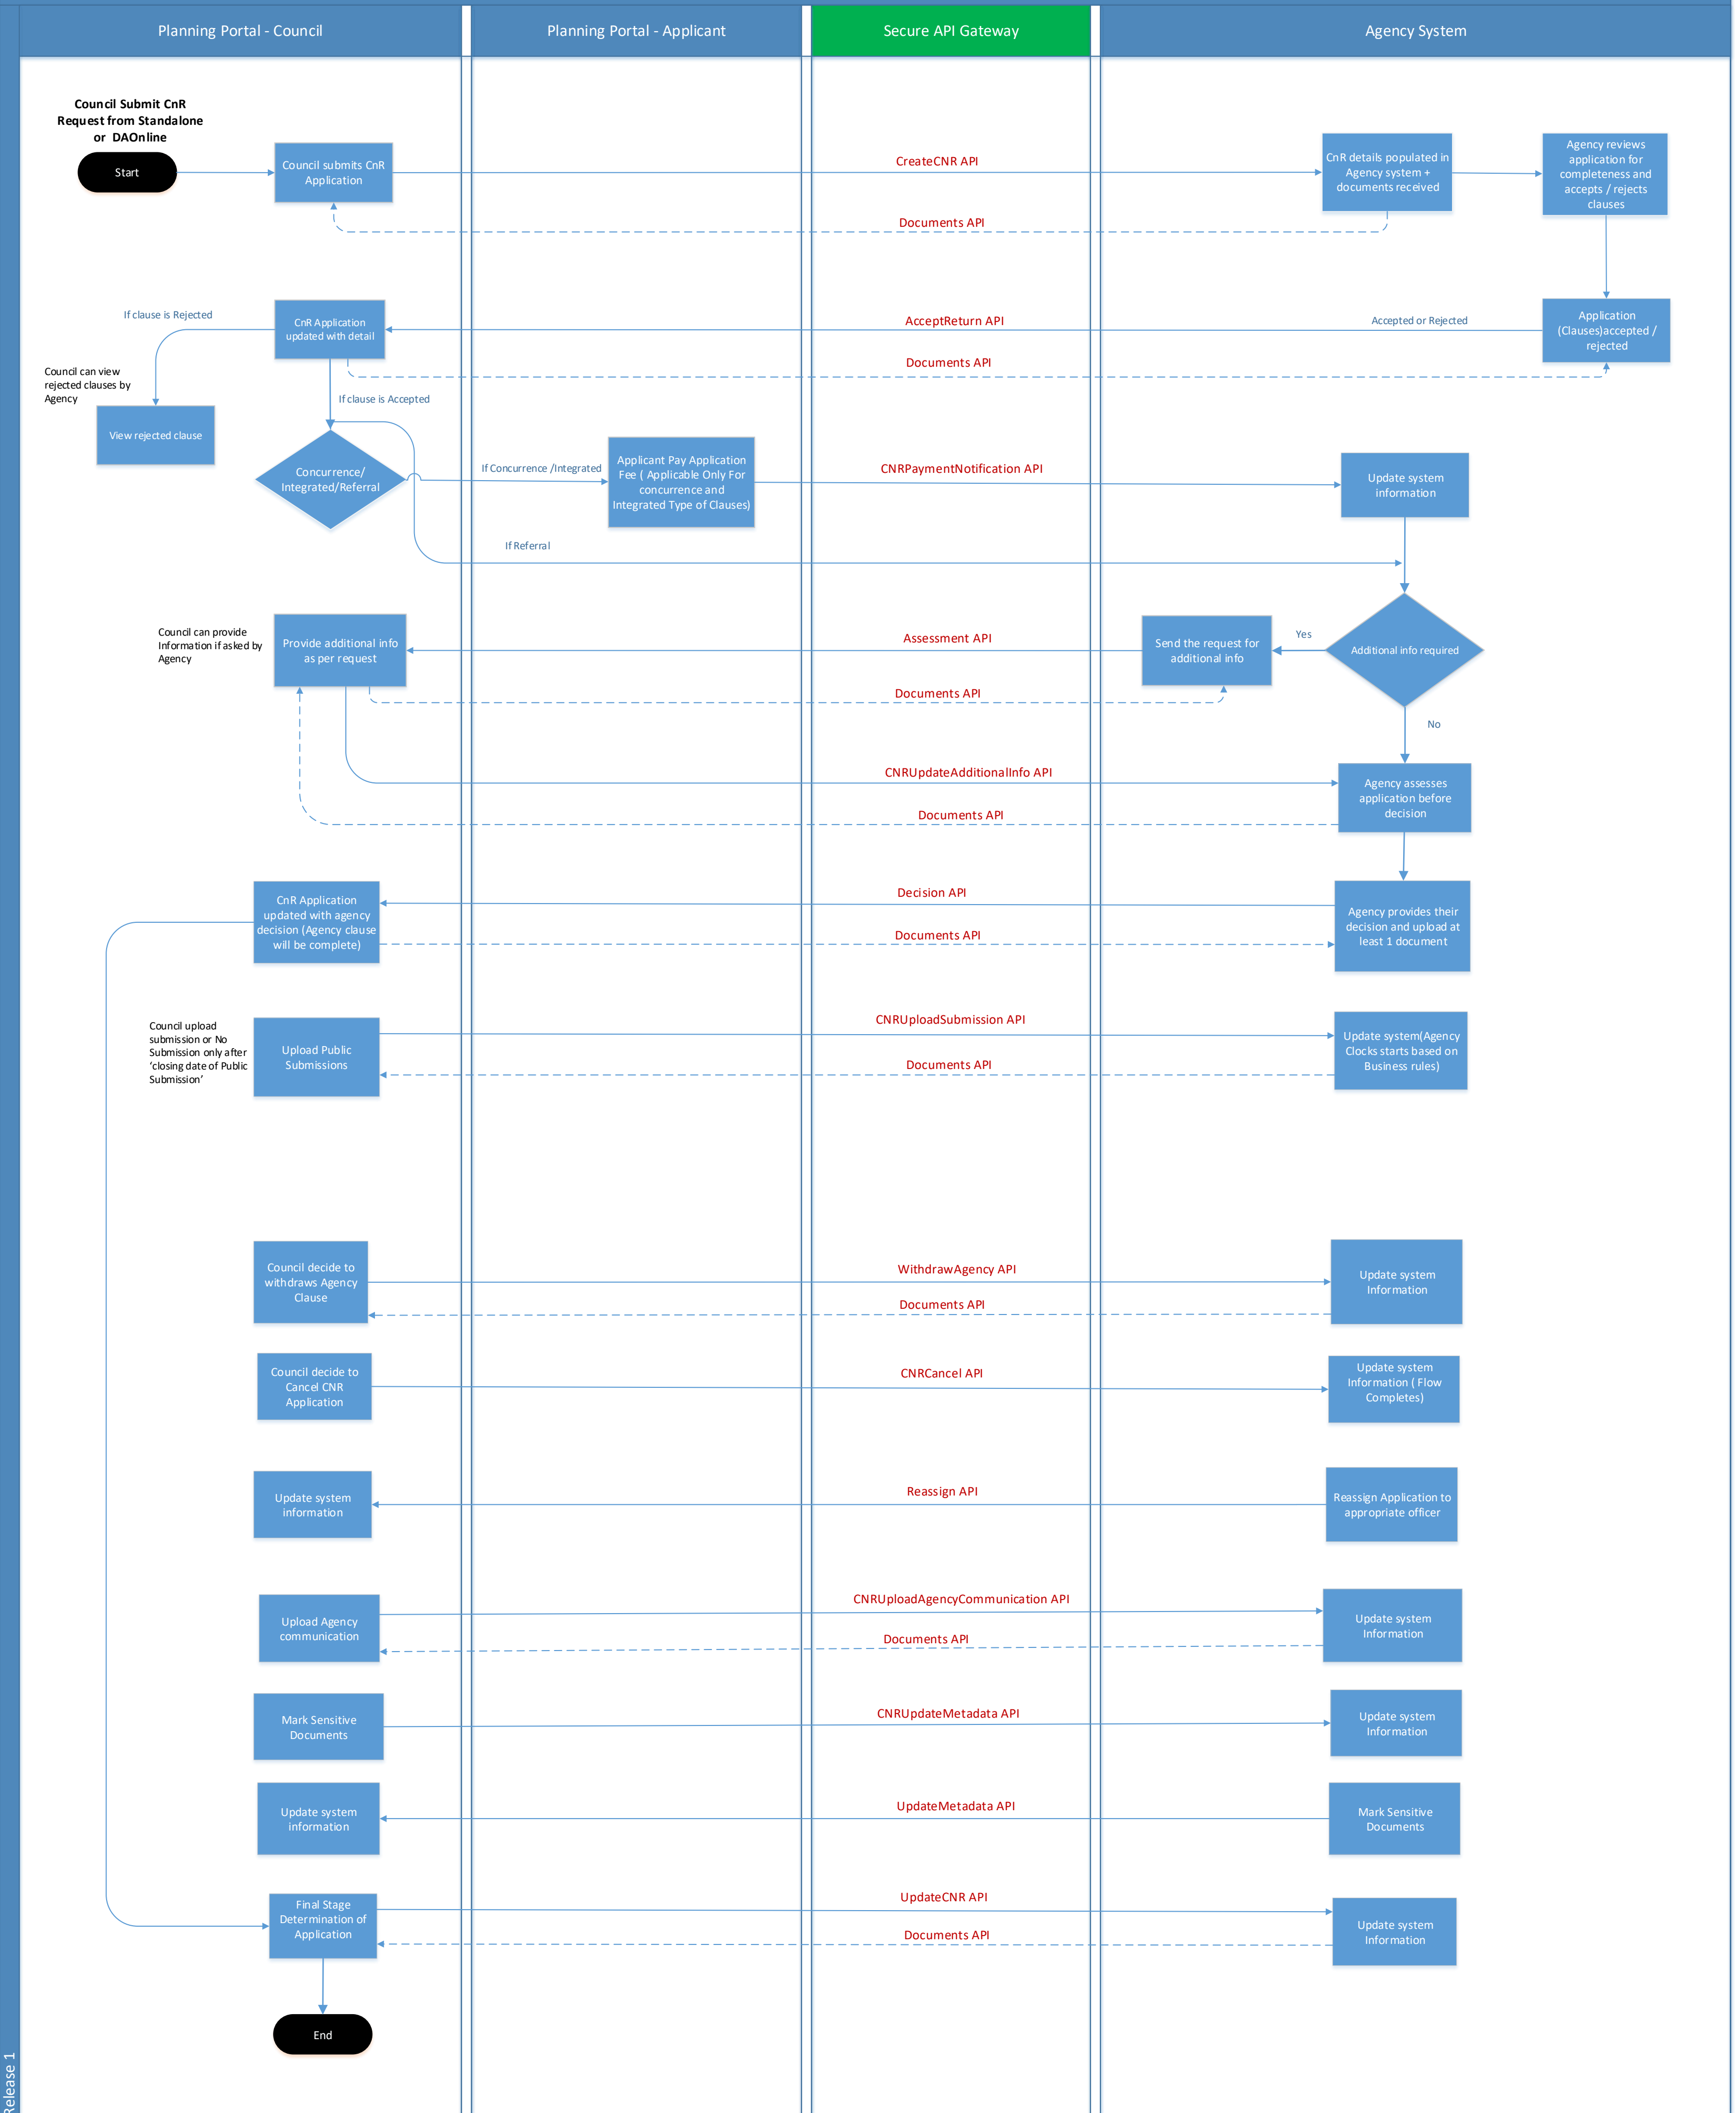

Integration Touch Points – CNRAPI Concurrency and Referral

# Integration Touch Points – CNRAPI Agency Relay Flow

**\*Note**

Agency Specific API & their corresponding Relay Operation to pass same Information to other agencies	To keep track of other agencies updates use below Relay API's
AgencyAcceptReturn API	RelayAgencyAcceptReturn API
CNRUpdateAdditionalInfo	RelayCNRUpdateAdditionalInfo
uploadAgencyCommunication	RelayuploadAgencyCommunication
WithdrawAgency	RelayWithdrawAgency
Decision	RelayAgencyDecision