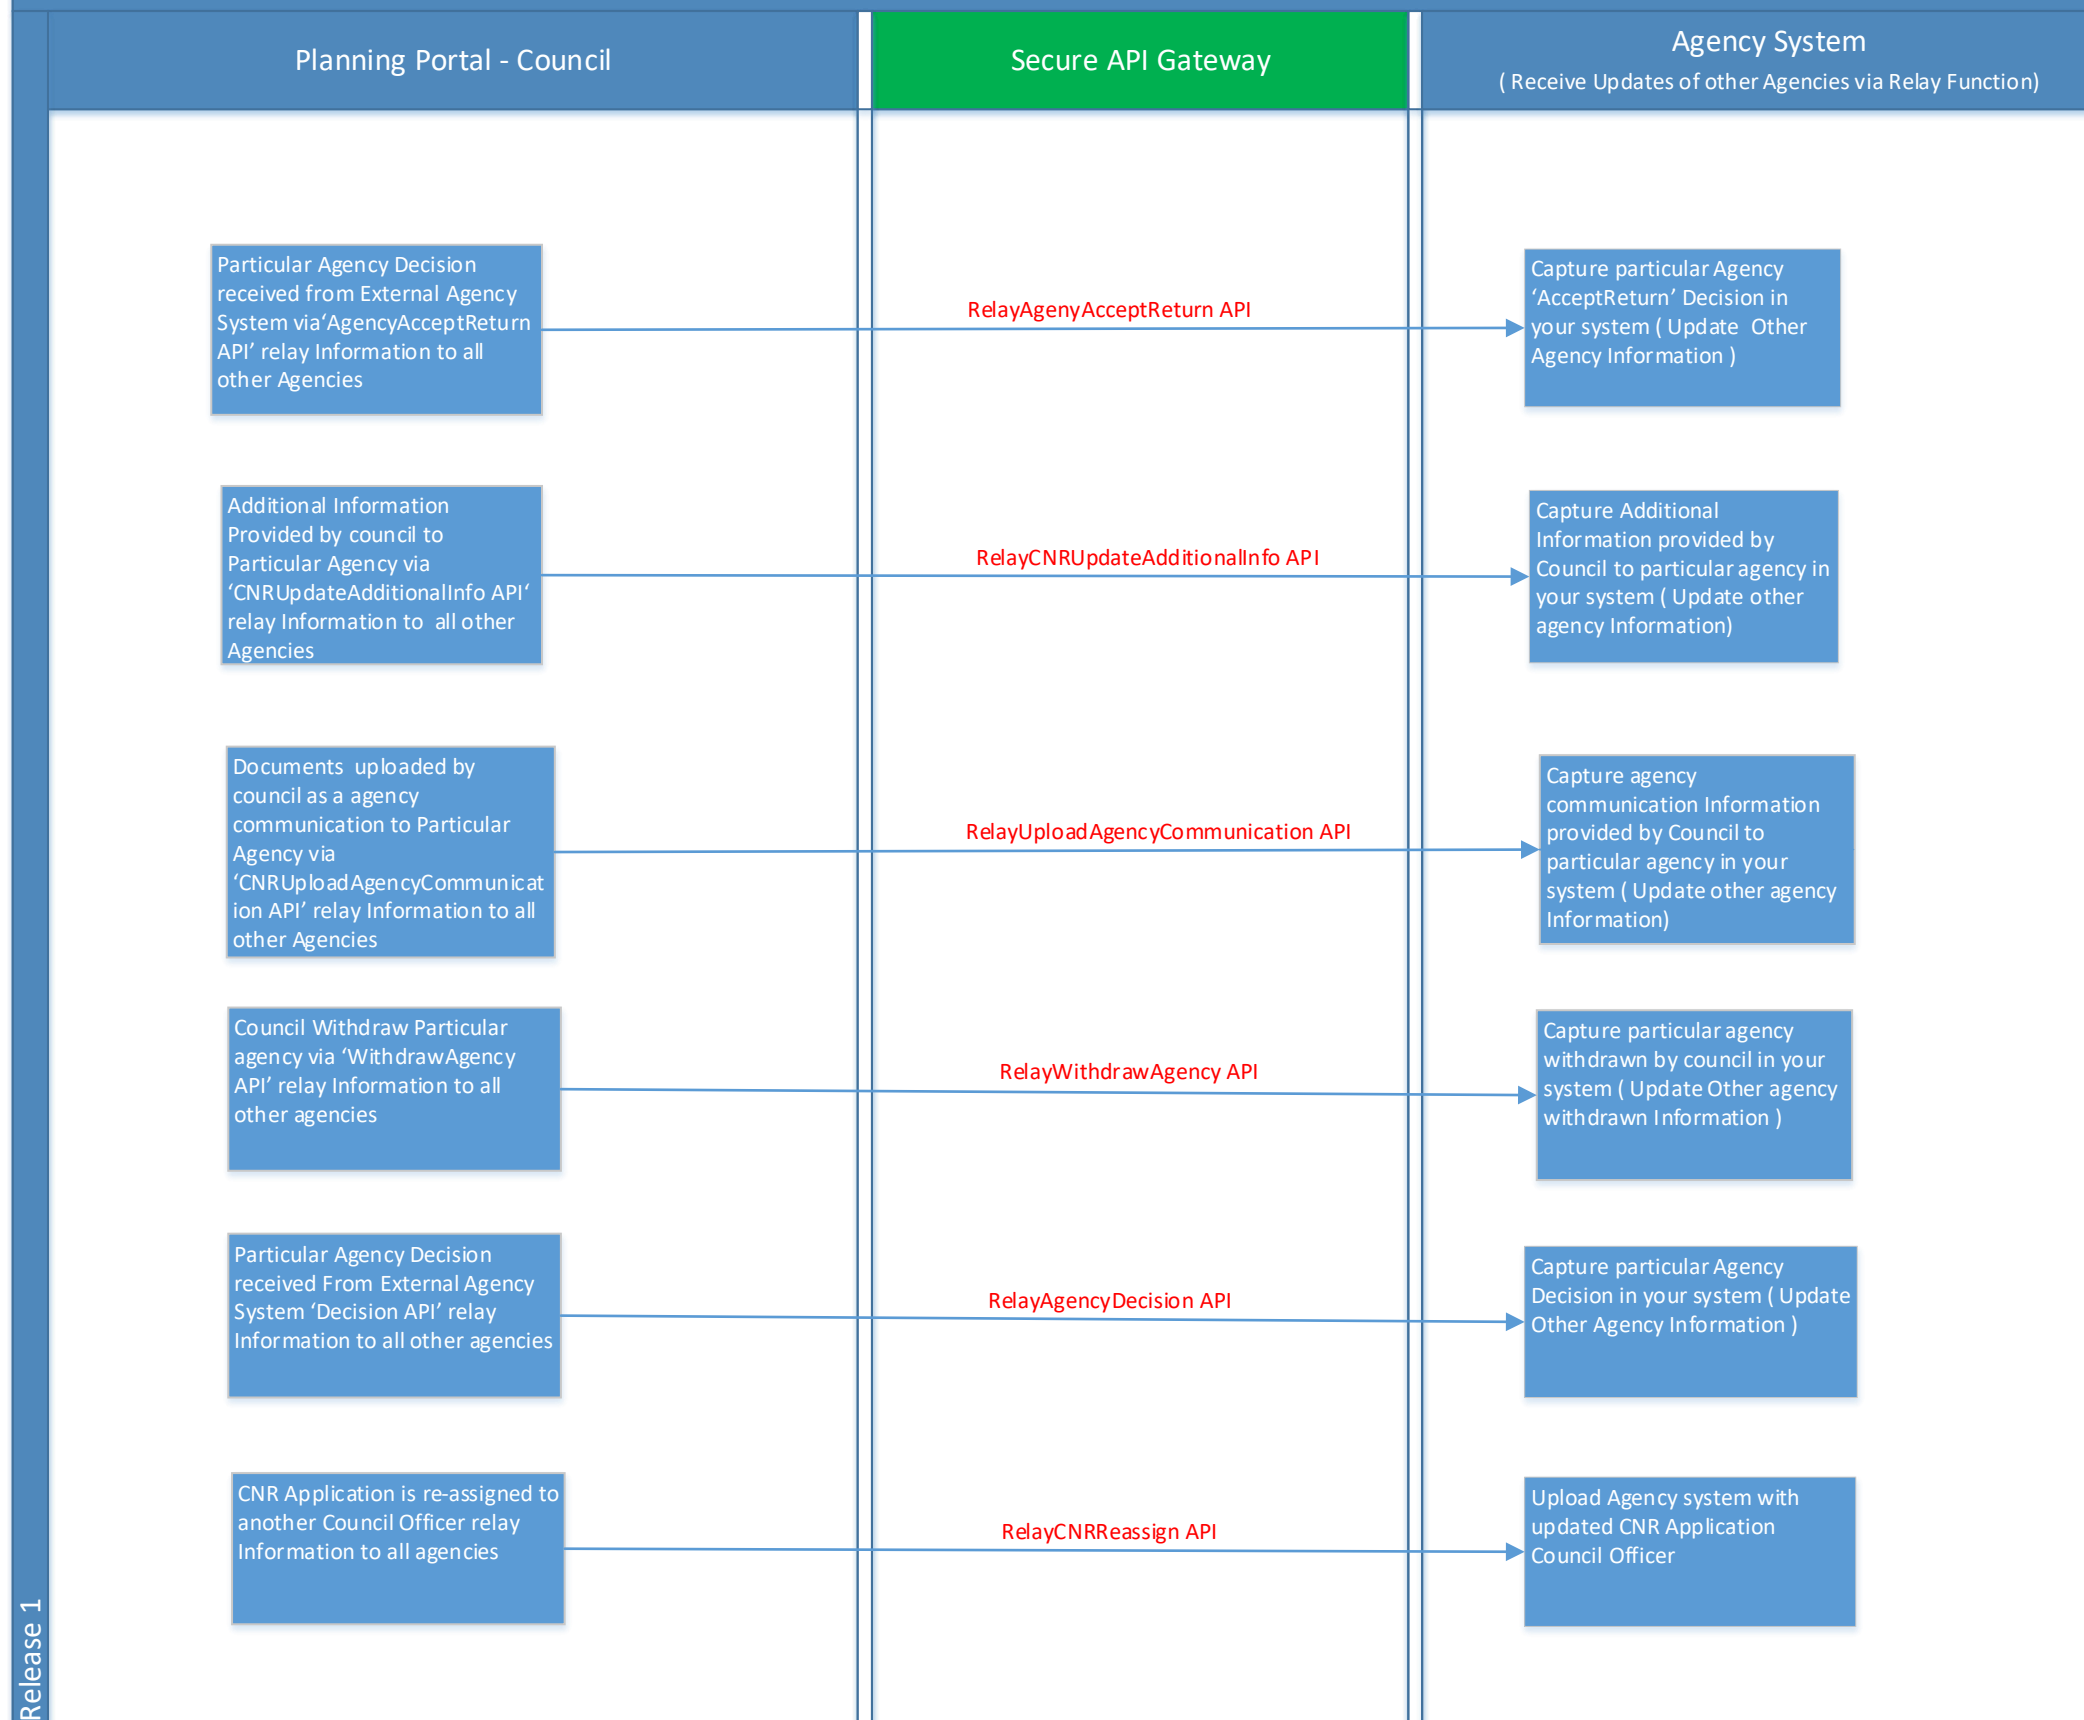

Integration Touch Points – CNRAPI Concurrency and Referral

# Integration Touch Points – CNRAPI Agency Relay Flow

**\*Note**

Agency Specific API & their corresponding Relay Operation to pass same Information to other agencies	To keep track of other agencies updates use below Relay API's
AgencyAcceptReturn API	RelayAgencyAcceptReturn API
CNRUpdateAdditionalInfo	RelayCNRUpdateAdditionalInfo
uploadAgencyCommunication	RelayuploadAgencyCommunication
WithdrawAgency	RelayWithdrawAgency
Decision	RelayAgencyDecision