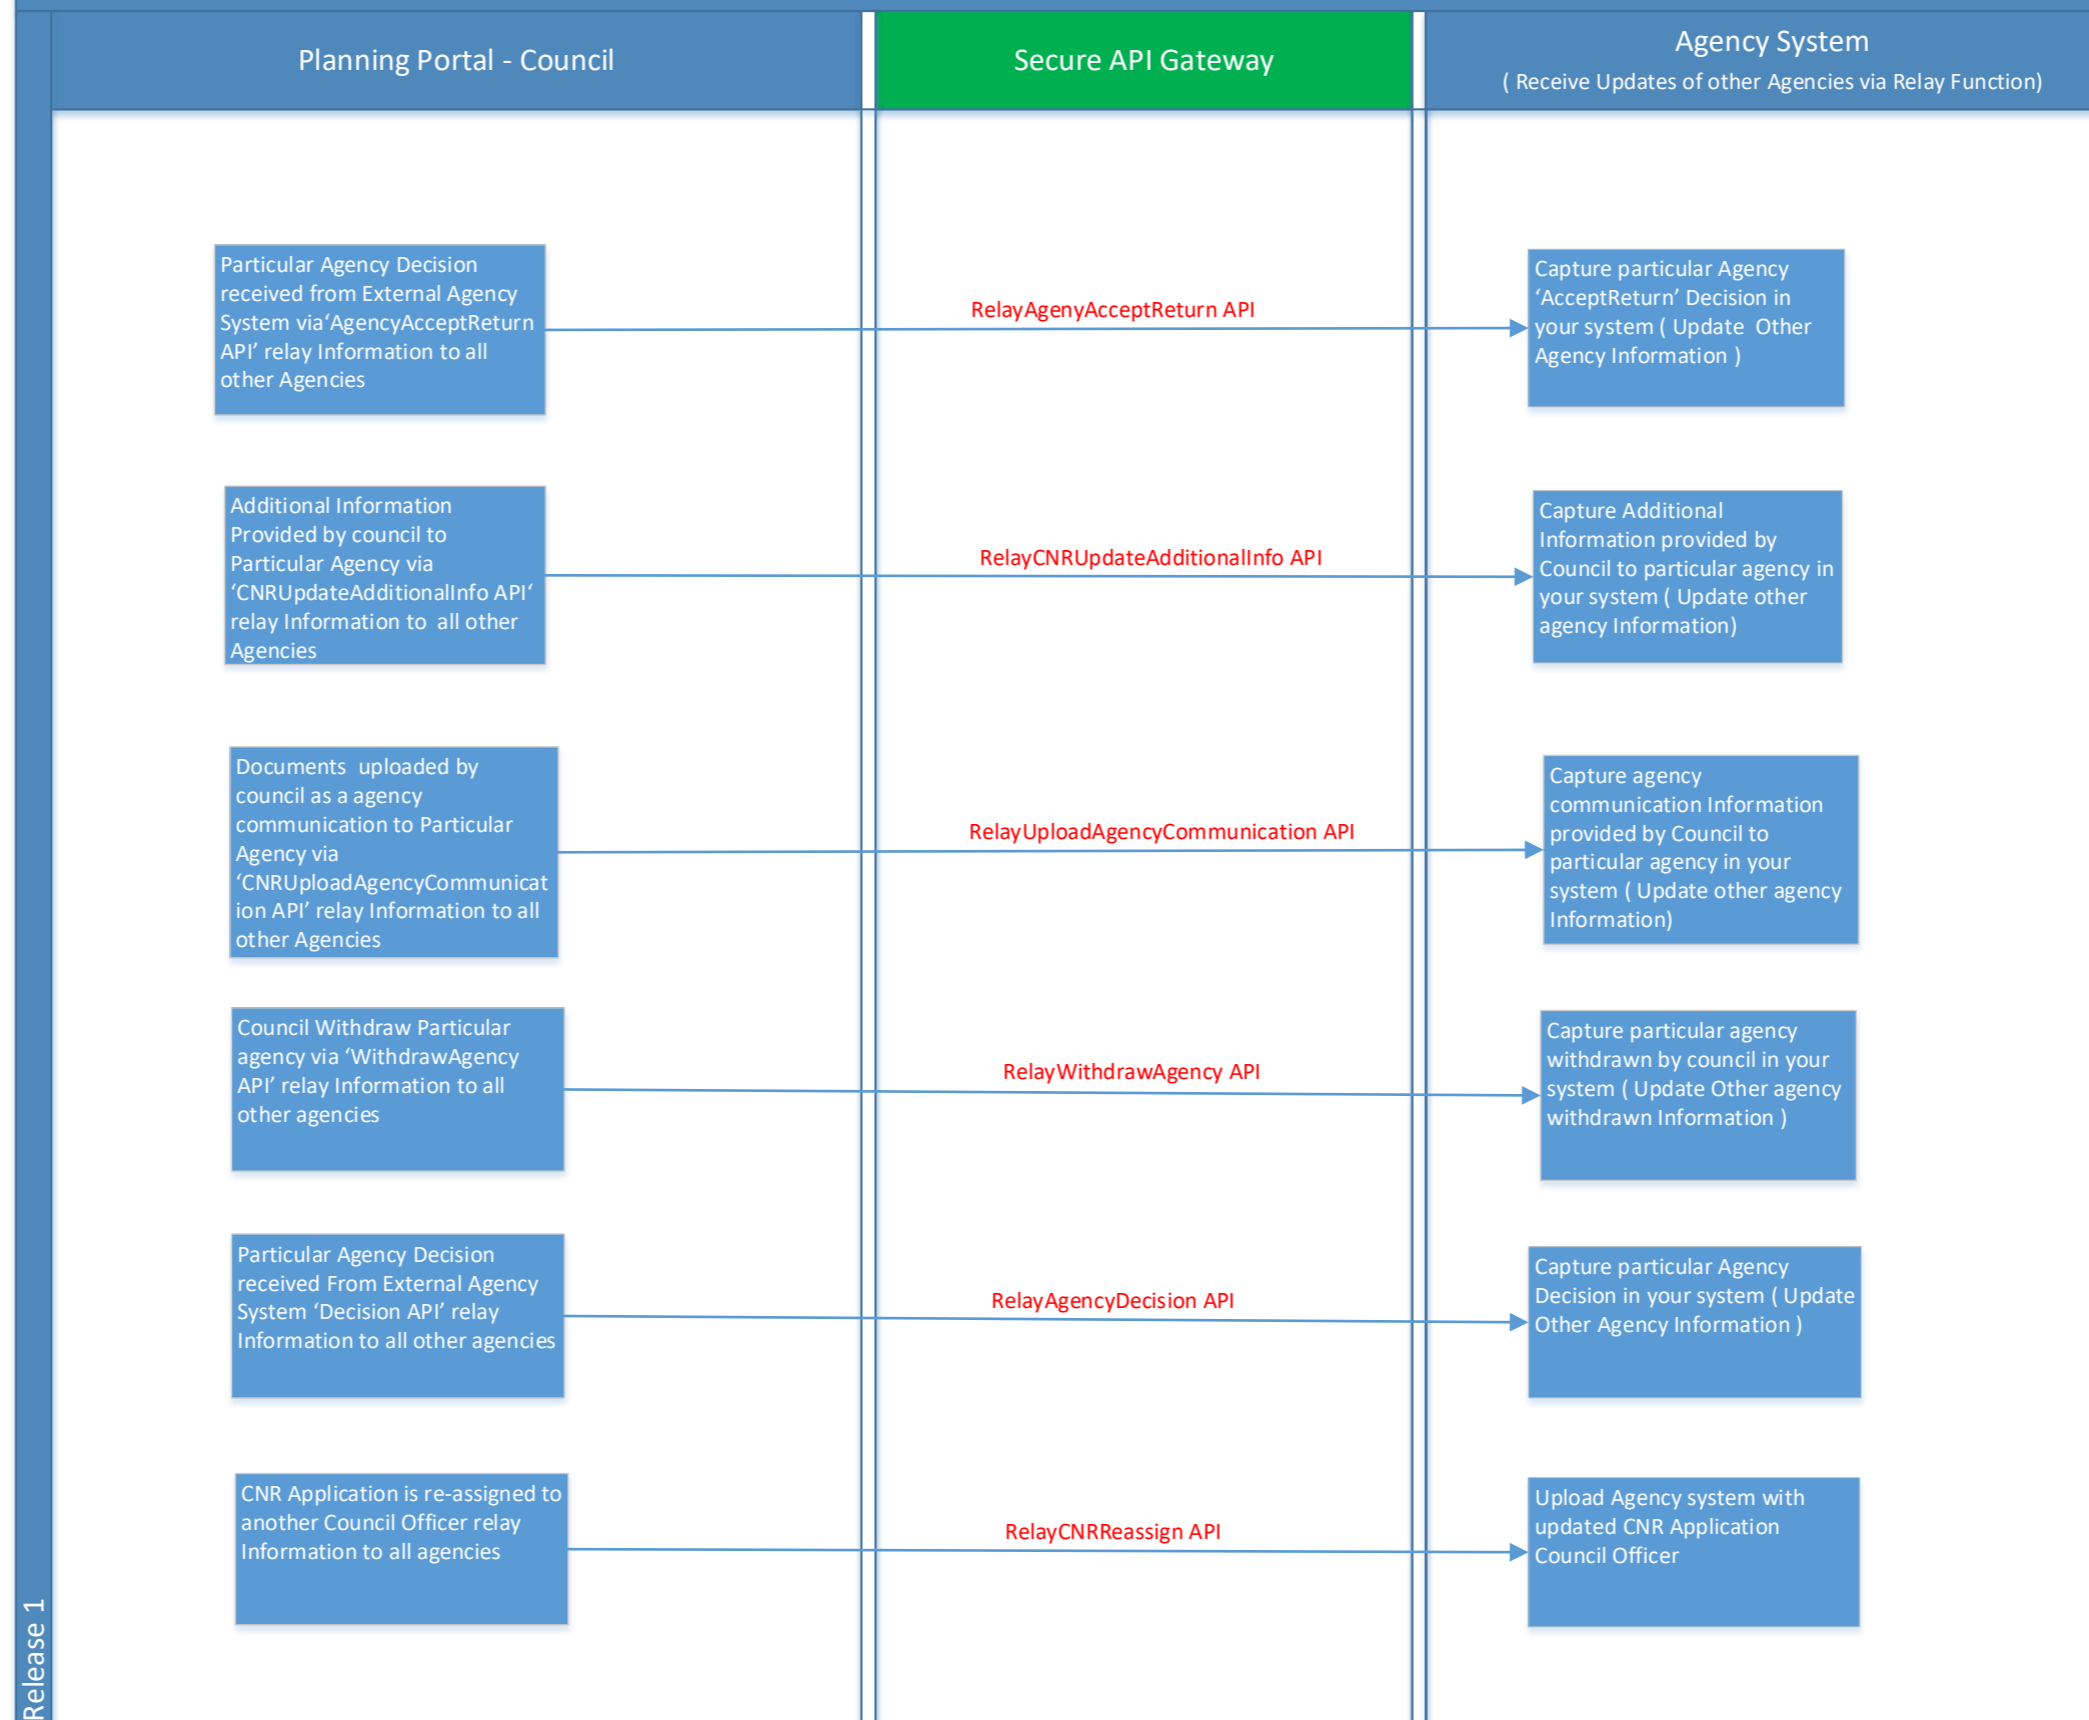

Integration Touch Points – CNRAPI Concurrency and Referral

## Integration Touch Points – CNRAPI Agency Relay Flow

**\*Note**

Agency Specific API & their corresponding Relay Operation to pass same Information to other agencies	To keep track of other agencies updates use below Relay API's
AgencyAcceptReturn API	RelayAgencyAcceptReturn API
CNRUpdateAdditionalInfo	RelayCNRUpdateAdditionalInfo
uploadAgencyCommunication	RelayuploadAgencyCommunication
WithdrawAgency	RelayWithdrawAgency
Decision	RelayAgencyDecision