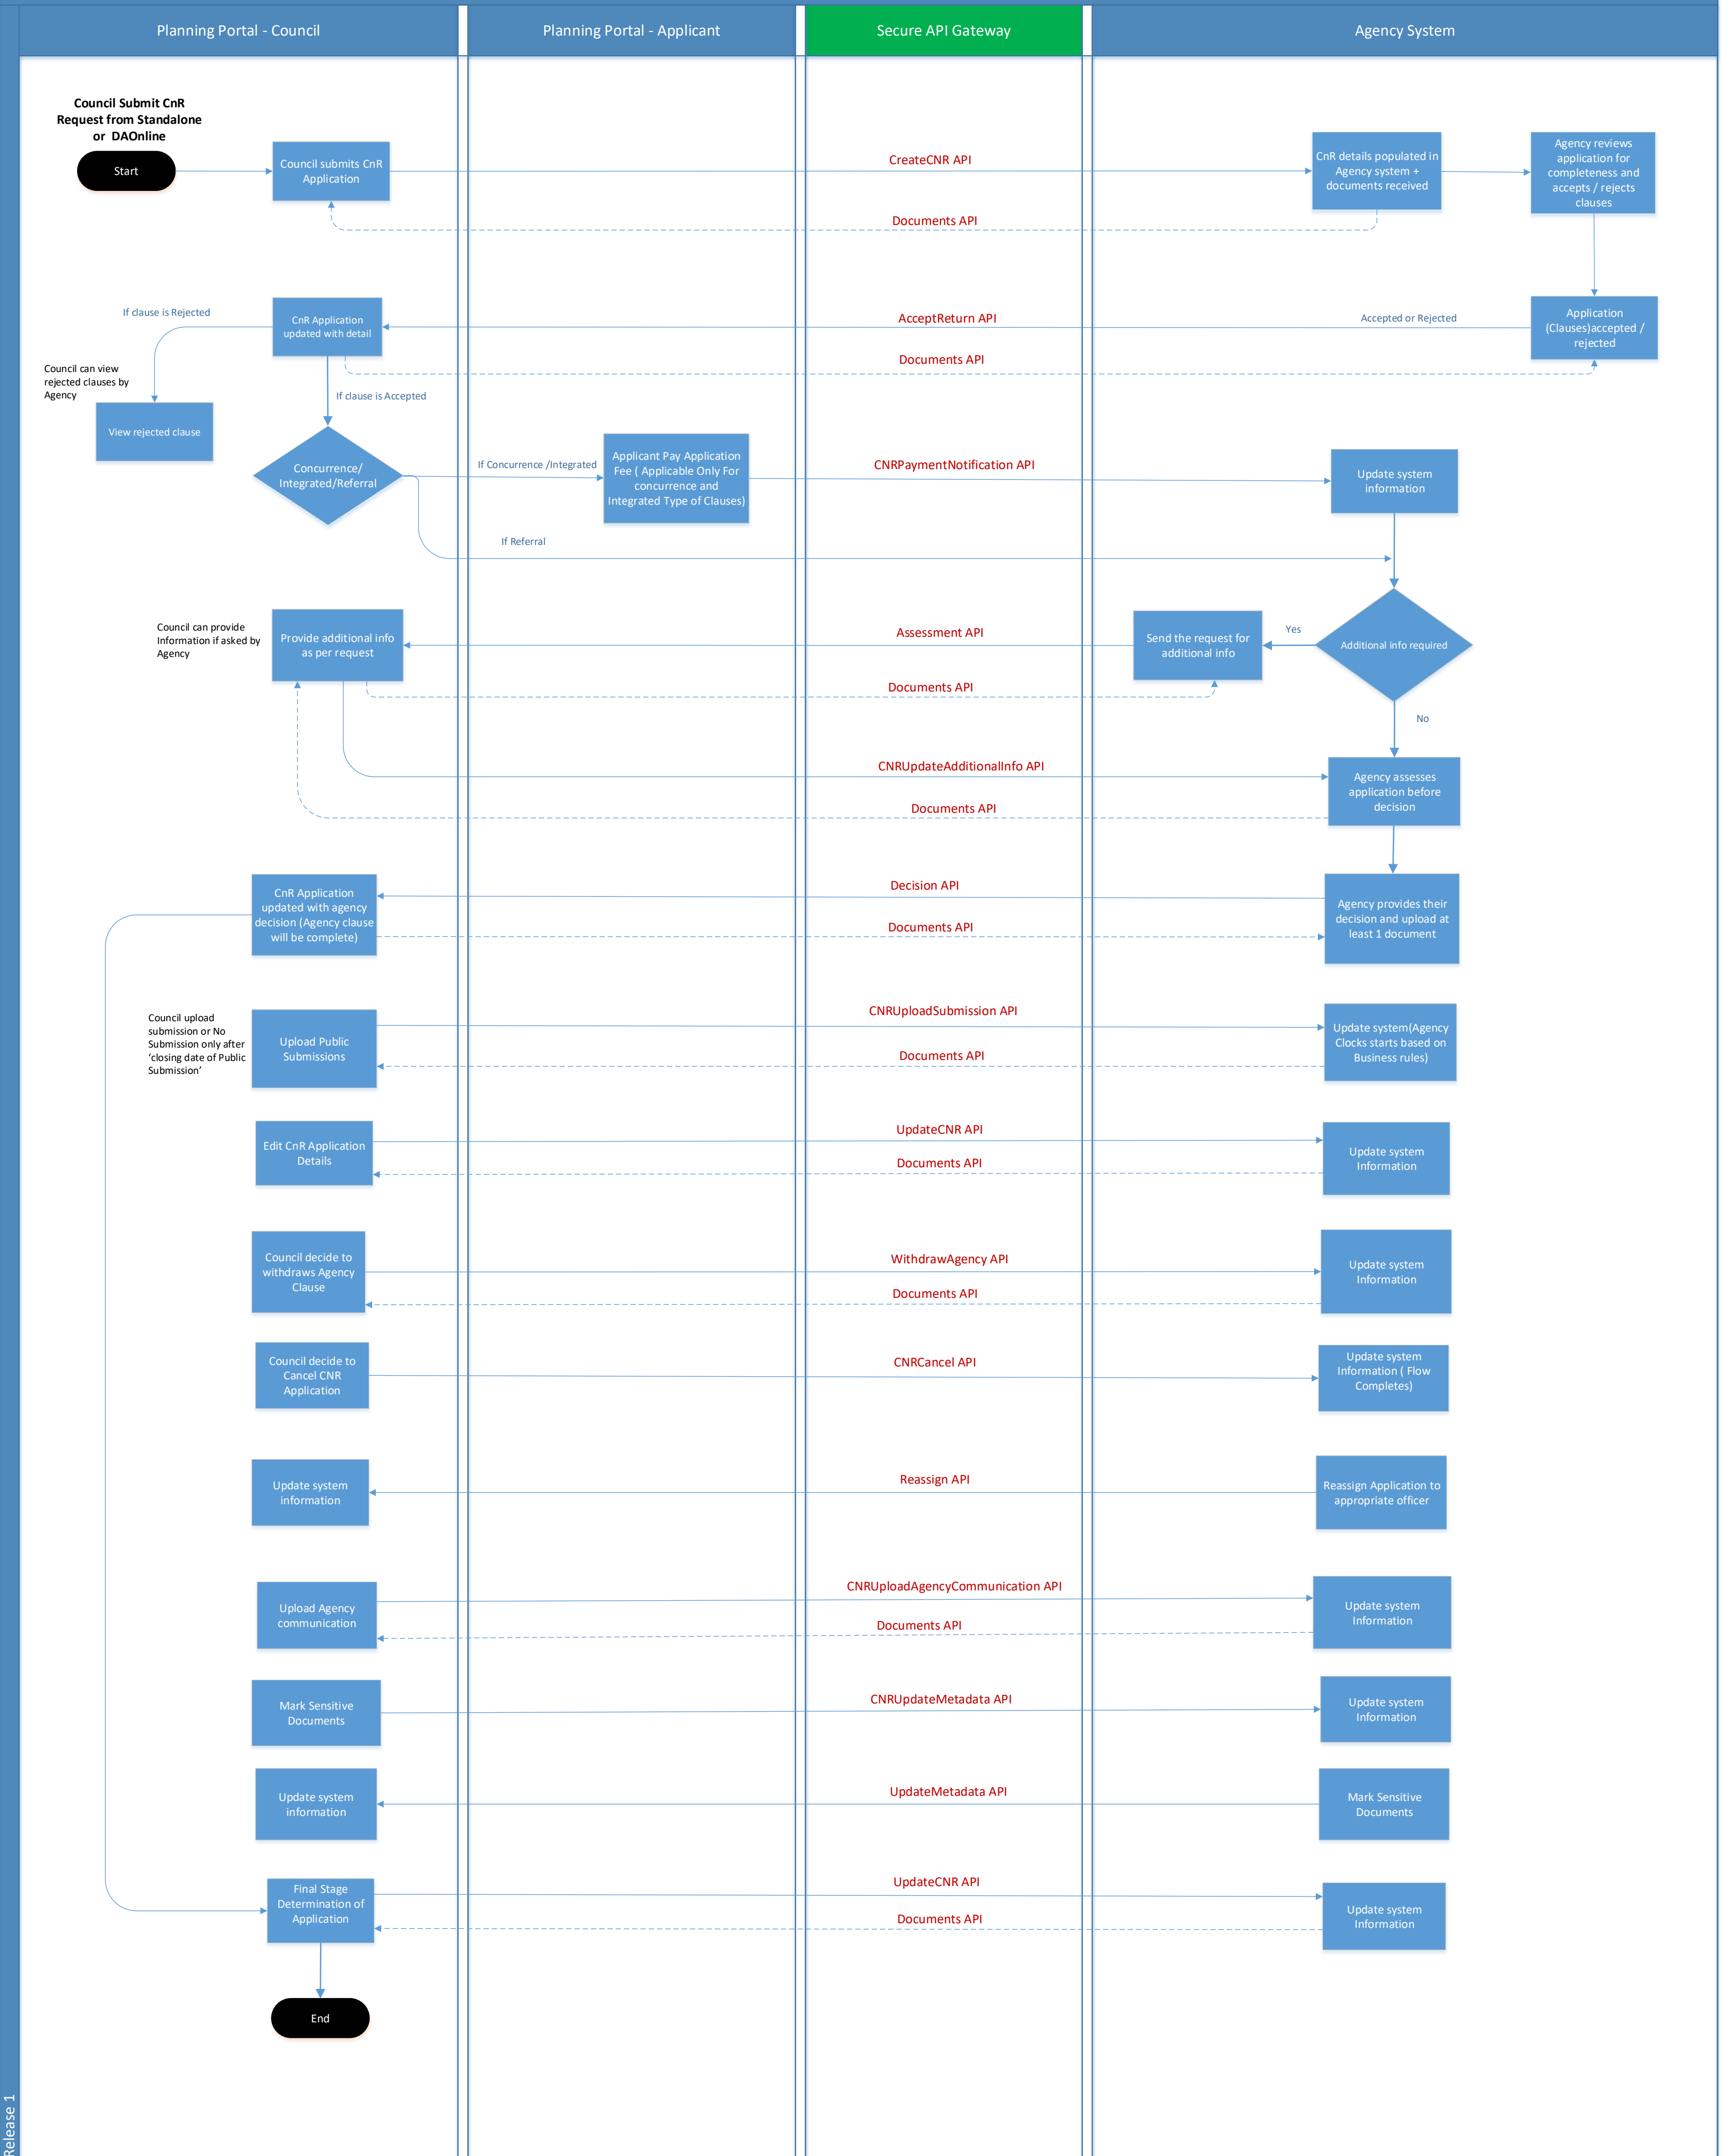

Integration Touch Points – CNRAPI Concurrency and Referral

## Integration Touch Points – CNRAPI Agency Relay Flow

**\*Note**

Agency Specific API & their corresponding Relay Operation to pass same Information to other agencies	To keep track of other agencies updates use below Relay API's
AgencyAcceptReturn API	RelayAgencyAcceptReturn API
CNRUpdateAdditionalInfo	RelayCNRUpdateAdditionalInfo
uploadAgencyCommunication	RelayuploadAgencyCommunication
WithdrawAgency	RelayWithdrawAgency
Decision	RelayAgencyDecision